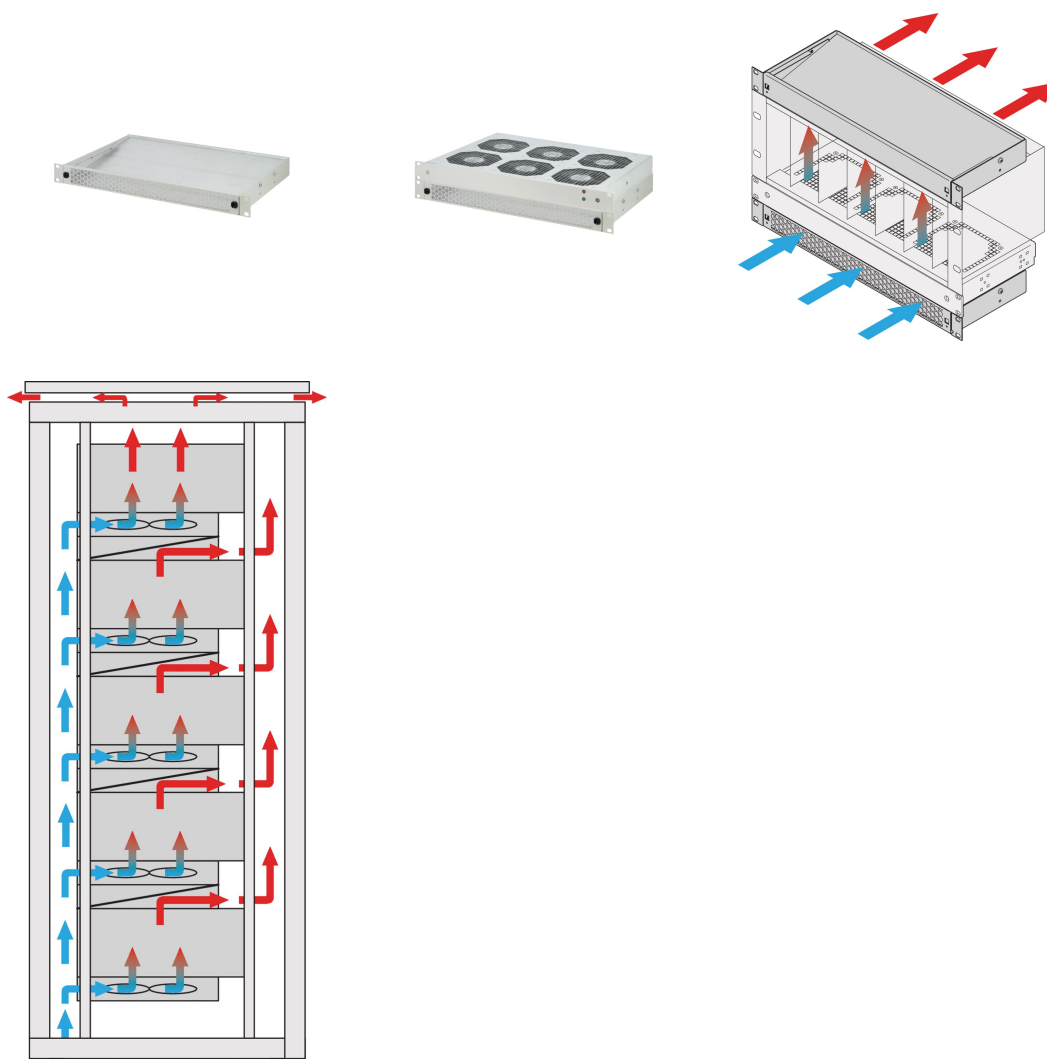

1 U Air Deflector for 19" Fan Tray, 6 Fans, Front Perforated, 330 mm, RAL 7035

NUMĂR DE CATALOG

10713-141

Air deflector with 1 U height to guide the air from front to top or from bottom to rear.

CERTIFICATIONS

CARACTERISTICI

Assembly options: – One fan tray: cool air is drawn in from the front and guided upwards – Two fan trays: cool air is drawn in from the front, directed upwards and guided to the rear (see application diagram)

Optimised cooling together with 19" fan trays

Vertical buildup of heat is avoided via improved airflow

Optional filter mat, simple to swap during operation

ATTRIBUTE PRODUS

Product Type: Air Guide

Product Family: Novastar; Varistar