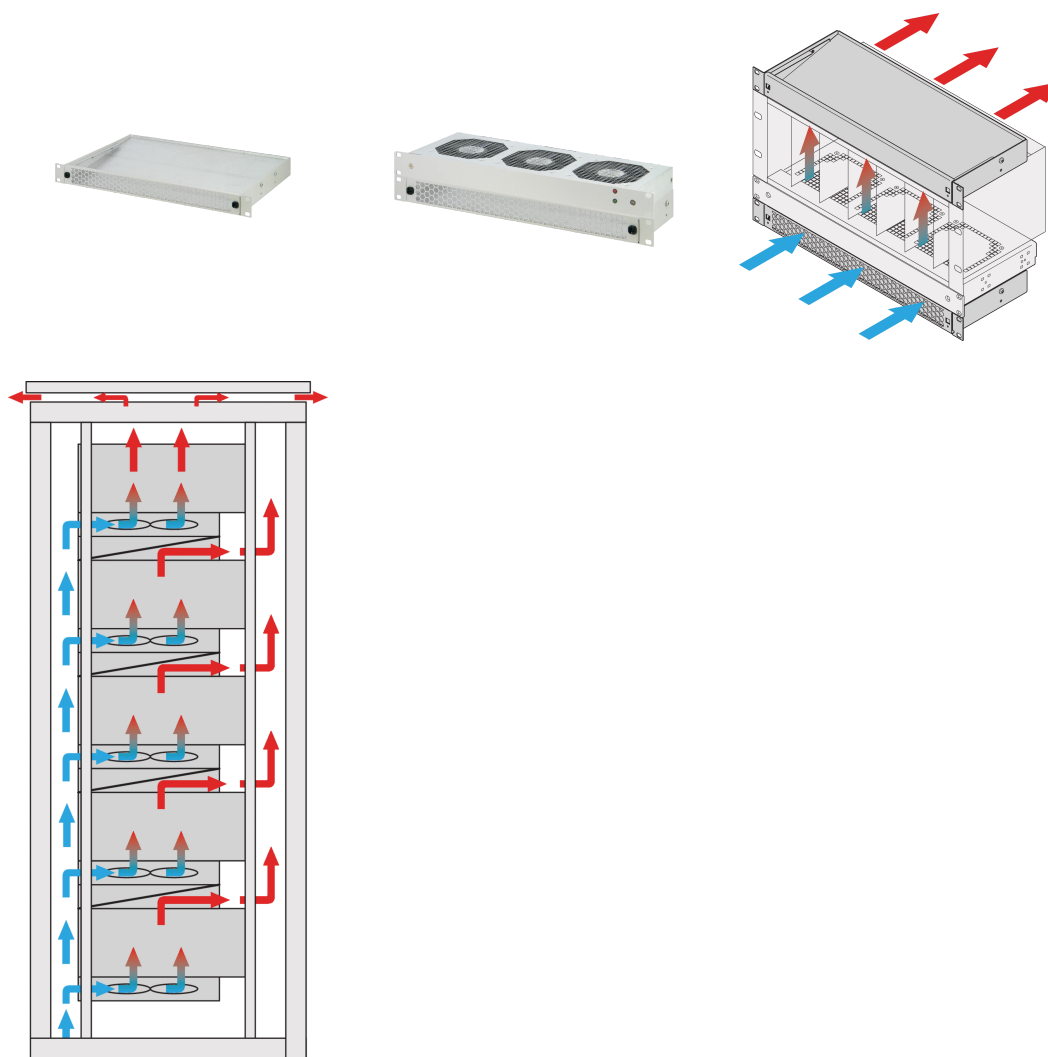

1 U Air Deflector for 19" Fan Tray, 3 Fans, Front Perforated, 193 mm, RAL 9006

NUMĂR DE CATALOG

10713-144

Air deflector with 1 U height to guide the air from front to top or from bottom to rear.

CERTIFICATIONS

CARACTERISTICI

Assembly options: – One fan tray: cool air is drawn in from the front and guided upwards – Two fan trays: cool air is drawn in from the front, directed upwards and guided to the rear (see application diagram)

Optimised cooling together with 19" fan trays

Vertical buildup of heat is avoided via improved airflow

Optional filter mat, simple to swap during operation

ATRIBUTE PRODUS

Product Type: Air Guide

Product Family: Novastar; Varistar