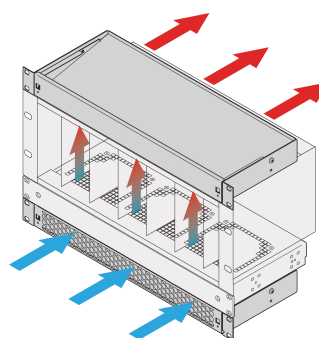

1 U Air Deflector for 19" Fan Tray, 6 Fans, Front Solid, 330 mm, RAL 9005

NUMĂR DE CATALOG

10713-149

Air deflector with 1 U height to guide the air from front to top or from bottom to rear.

CERTIFICATIONS

CARACTERISTICI

Assembly options: – One fan tray: cool air is drawn in from the front and guided upwards – Two fan trays: cool air is drawn in from the front, directed upwards and guided to the rear (see application diagram)

Optimised cooling together with 19" fan trays

Vertical buildup of heat is avoided via improved airflow

Optional filter mat, simple to swap during operation

ATRIBUTE PRODUS

Product Type: Air Guide

Product Family: Novastar; Varistar