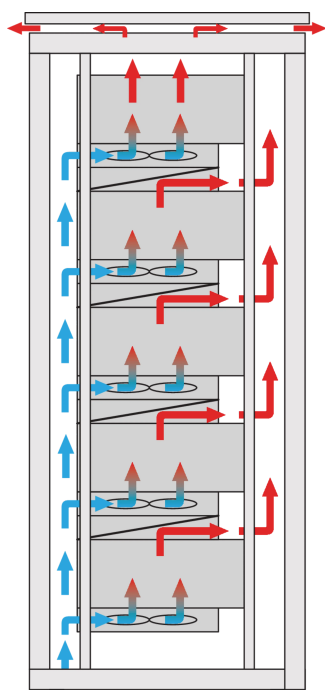

1 U Air Deflector for 19" Fan Tray, 6 Fans, Front Solid, 330 mm, RAL 9005

NUMĂR DE CATALOG

10713-149

Air deflector with 1 U height to guide the air from front to top or from bottom to rear.

CERTIFICATIONS

CARACTERISTICI

Assembly options: – One fan tray: cool air is drawn in from the front and guided upwards – Two fan trays: cool air is drawn in from the front, directed upwards and guided to the rear (see application diagram)

Optimised cooling together with 19" fan trays

Vertical buildup of heat is avoided via improved airflow

Optional filter mat, simple to swap during operation

ATRIBUTE PRODUS

Product Type: Air Guide

Product Family: Novastar; Varistar