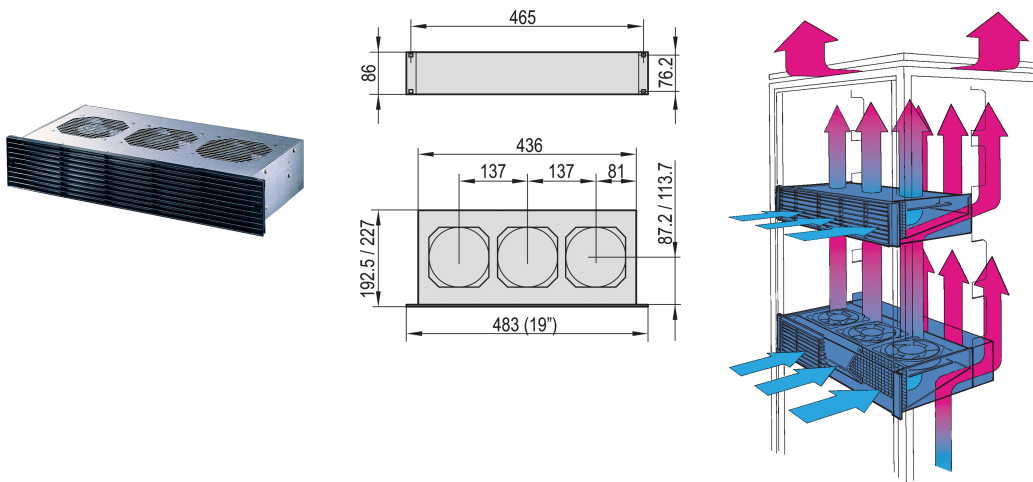

# 19" Pusher Fan, 2 U, Axial, 115 VAC, Board Depth 160 mm, 300 - 330 m<sup>3</sup>h

## NUMĂR DE CATALOG

10713-520

Fan tray with integrated pusher fan.

## CARACTERISTICI

Contact protection in accordance with DIN EN ISO 13857

Integrated air deflector prevents heat buildup in the assemblies mounted below

Can be adapted to subracks

Optionally with additional rear fan, 2 U, for active cooling of assemblies beneath the pusher fan

## ATRIBUTE PRODUS

Product Type: Fan Unit

Input Voltage AC: 115V

Package Quantity: 1

Finish: Aluminum-Zinc Plated

Material: Oțel; Polypropylene

Net Weight: 3.38kg