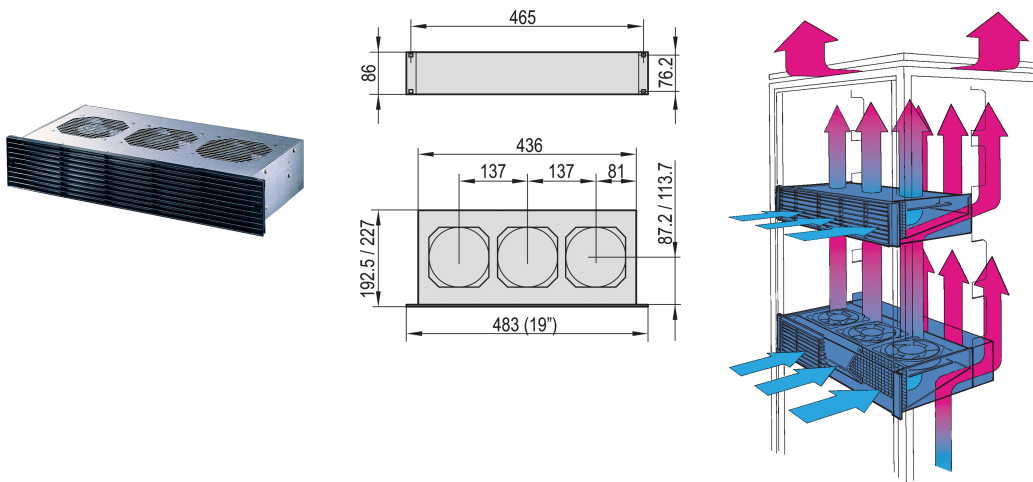

# 19" Pusher Fan, 2 U, Axial, 230 VAC, Board Depth 220 mm, 445 - 530 m<sup>3</sup>h

## NUMĂR DE CATALOG

10713-526

Fan tray with integrated pusher fan.

## CARACTERISTICI

Contact protection in accordance with DIN EN ISO 13857

Integrated air deflector prevents heat buildup in the assemblies mounted below

Can be adapted to subracks

Optionally with additional rear fan, 2 U, for active cooling of assemblies beneath the pusher fan

## ATRIBUTE PRODUS

Product Type: Fan Unit

Input Voltage AC: 230V

Package Quantity: 1

Finish: Aluminum-Zinc Plated

Material: Oțel; Polypropylene

Net Weight: 4.43kg