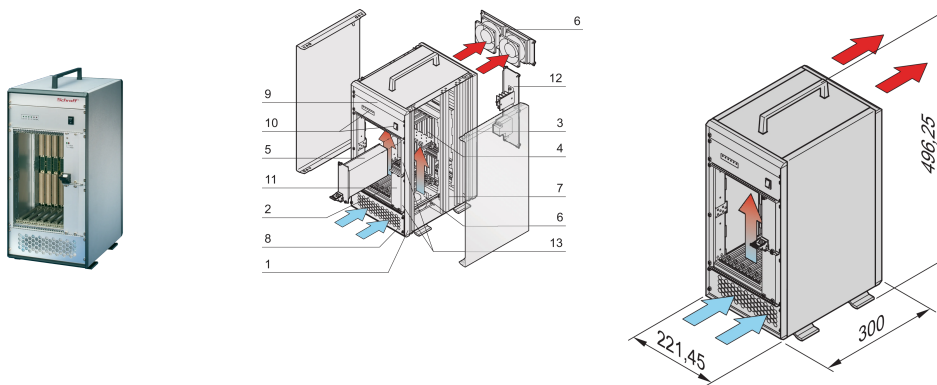

VME64x System, Tower, 5 U, Pluggable PSU

NUMĂR DE CATALOG

10836-045

VME64 tower system for 7 VME64x boards 6 U, 160 mm. The power for the system is created by a pluggable power supply. A fan control module monitors the fans, the temperature and voltage.

CERTIFICATIONS

CARACTERISTICI

System in accordance with IEC 60297-3-101, 102, 103; IEEE 1101.1, 1101.10/11; backplane conforms to VITA 1.1-1997

Pluggable PSU, 19" form factor, 300 W; a second PSU can optionally be fitted

Backplane VME64x 7 slot, 6 U, J1/J2 monolithic without P0 connector, Rear I/O option, in accordance with VITA 1-1994 and 1.1-1997

Heat dissipation by 2 fans, cooling from front to rear side; temperature-controlled by fan control module (FCM)

Product Type: System

Number of Slots: 7

Type: Tower

Backplane Type: 6 U VME64 Extension

Data Transfer: VME64; VME2eSST

Power per Slot: 30W

Input Voltage AC: 100 – 240V

Airflow Direction: Front to Rear