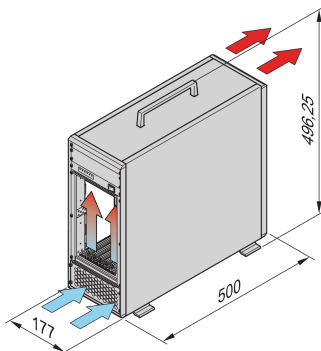

## NUMĂR DE CATALOG

10836-050

VME64 tower system for 7 VME64x boards 6 U, 160 mm. The power for the system is supplied by a open frame power supply. A fan control module monitors the fans, the temperature and voltage.