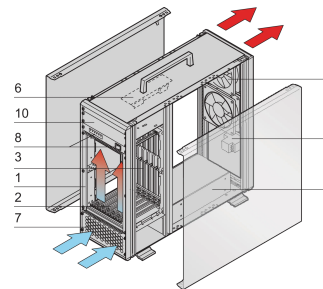

## NUMĂR DE CATALOG

10836-050

VME64 tower system for 7 VME64x boards 6 U, 160 mm. The power for the system is supplied by a open frame power supply. A fan control module monitors the fans, the temperature and voltage.