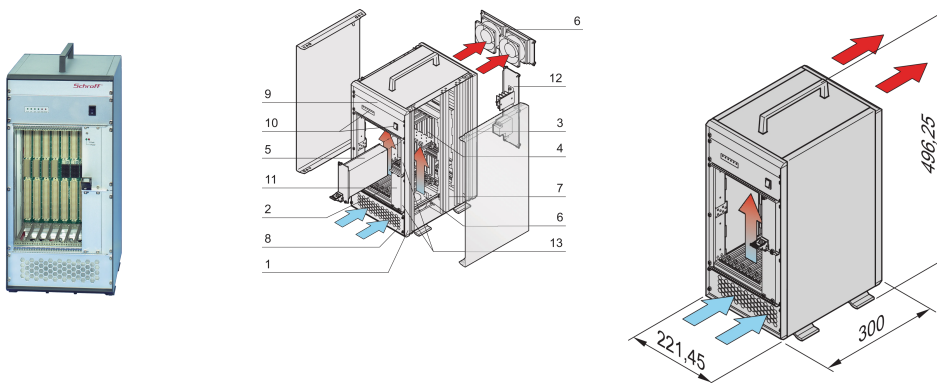

VXS System, Tower, 5 U, 7 Slot, Pluggable PSU

NUMĂR DE CATALOG

10836-060

VXS tower system for 7 VXS boards 6 U, 160 mm. With Rear I/O option The power for the system is supplied by a pluggable open frame power supply.

CERTIFICATIONS

CARACTERISTICI

System in accordance with IEC 60297-3-101, -102, -103; IEEE 1101.1, 1101.10/11; Backplane, conforms to VITA 41.0, -41.1, -41.10, -41.11

PSU, 19" compatible, 300 W; a second PSU can optionally be fitted

Backplane VXS/VME64x4 slot VME64x, 6 U, with P0 plug3 x VXS payload slots connected as ring

Heat dissipation by 4 fans, cooling from front to rear side; temperature-controlled with fan control module (FCM)

Display module for DC operating voltages, fan and temperature alarm

ATRIBUTE PRODUS

Product Type: System

Depth: 300mm

Height: 496.25mm

Width: 221.45mm

Power: 250W

Net Weight: 13.5kg