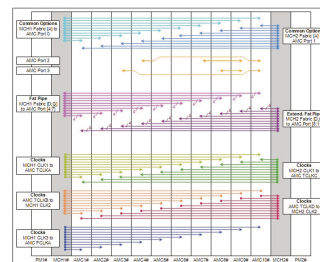

## NUMĂR DE CATALOG

11850-011

The double AMC card cage on the right hand side can hold either 4 Double Full-size AMCs or, with the optional splitting kit, 8 Single Full-size AMCs.