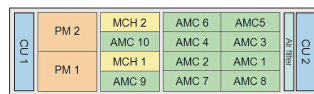

# MTCA.0 System for 10 Single Full-Size AMC Modules, 3 U, 84 HP

## NUMĂR DE CATALOG

11850-011

The double AMC card cage on the right hand side can hold either 4 Double Full-size AMCs or, with the optional splitting kit, 8 Single Full-size AMCs.