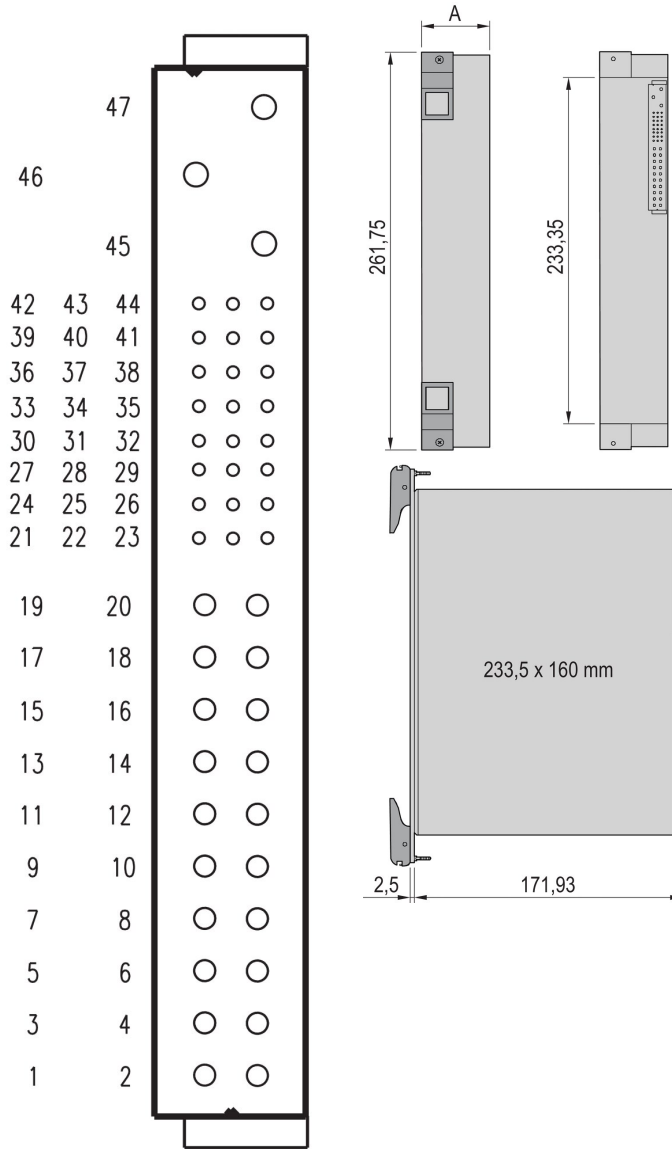

Pluggable 19" Power Supply with P47 connector, for CompactPCI applications.

CERTIFICATIONS

CARATTERISTICI

Connector P47 and CompactPCI signalling