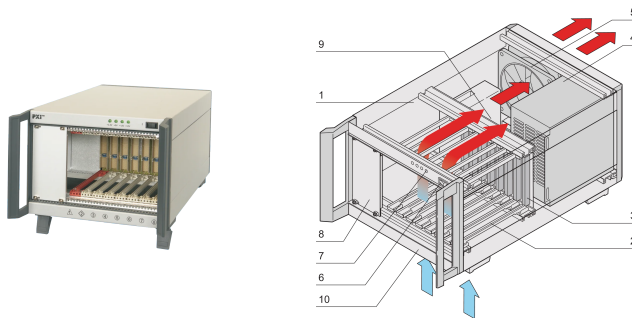

# PXI System With ATX PSU, 4 U, 8 slots, 44 HP

## NUMĂR DE CATALOG

**14579-008**

PXI Desktop Chassis with vertical Card Cage for eight 3 U Boards and built in Power Supply.

## CARACTERISTICI

System in accordance with IEC 60297-3-101, -102, -103; IEEE 1101.1, 1101.10/11); Backplane, conforms to PICMG rev. 3.0 and PXI 2.0

PXI desktop chassis, 4 U, 44 HP with vertical card cage. Board format Front: 3U, 160 mm

## ATRIBUTE PRODUS

Product Type: System

Number of Slots: 8

Type: Desktop

Backplane Type: 3 U CompactPCI with PXIbus

Data Transfer: 64-bit PCI Bus

Power per Slot: 30W

Input Voltage AC: 100 – 240V