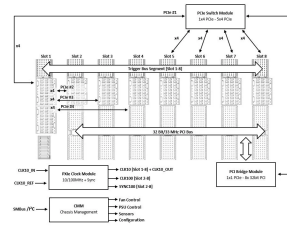

# PXI-Express System, 4 U, 8 slots, Gen 3

## NUMĂR DE CATALOG

14579-030

Desktop PXI Express Chassis for one PXI Express System Controller with up to 16 HP and 7 PXI or PXI Express Boards with 4 HP Width.