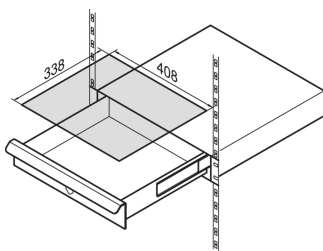

19" Drawer, 2 U, RAL 7035

NUMĂR DE CATALOG

20110-055

19" Drawers allow mounting of laptops, writing surfaces for easy operations. The SCHROFF 19" drawer has a load capacity of 15 KG, allowing a wide range of products to be assembled into the drawer.

CERTIFICATIONS

CARACTERISTICI

Static load-carrying capacity 15 kg

Optional writing surface

ATRIBUTE PRODUS

Rack Height: 2U

Finish: Vopsit Pulbere

Package Quantity: 1

Color: Light Grey

Color Code: RAL 7035

Type: Drawer

Material: Oțel

Product Type: Cabinet/Rack Drawer

Static Load: 15kg

Works With: 19" Cabinets

Net Weight: 8.66kg