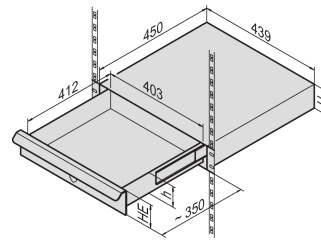

## NUMĂR DE CATALOG

20110-181

19" Drawers allow mounting of laptops, writing surfaces for easy operations. The SCHROFF 19" drawer has a load capacity of 15 KG, allowing a wide range of products to be assembled into the drawer.