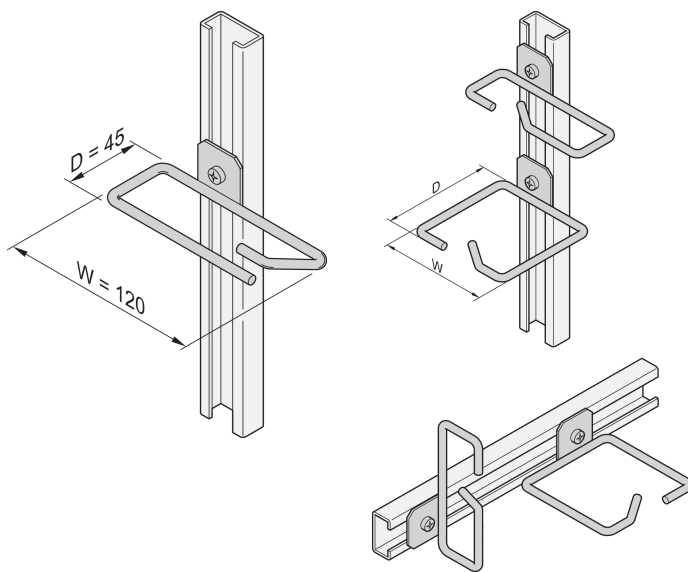

# Cable Eye for C-Rail, Steel, 120 x 45 mm

## NUMĂR DE CATALOG

20118-339

Cable eyes can be attached to slide rails, cable panels, etc.