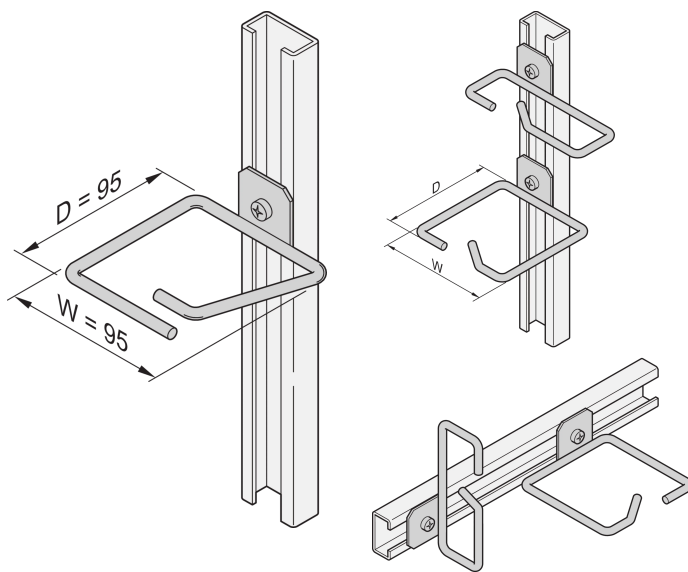

Cable Eye for C-Rail, Steel, 95 x 95 mm

NUMĂR DE CATALOG

20118-340

Cable eyes can be attached to slide rails, cable panels, etc.

CERTIFICATIONS

CARACTERISTICI

Cable eye for C-profile

ATTRIBUTE PRODUS

Material: Oțel

Package Quantity: 4

Finish: Oțel Zincat

Product Family: Labrack

Product Type: Cable Eye

DETALII SUPLIMENTARE DESPRE PRODUS

Please order assembly kit separately.

AVERTIZARE