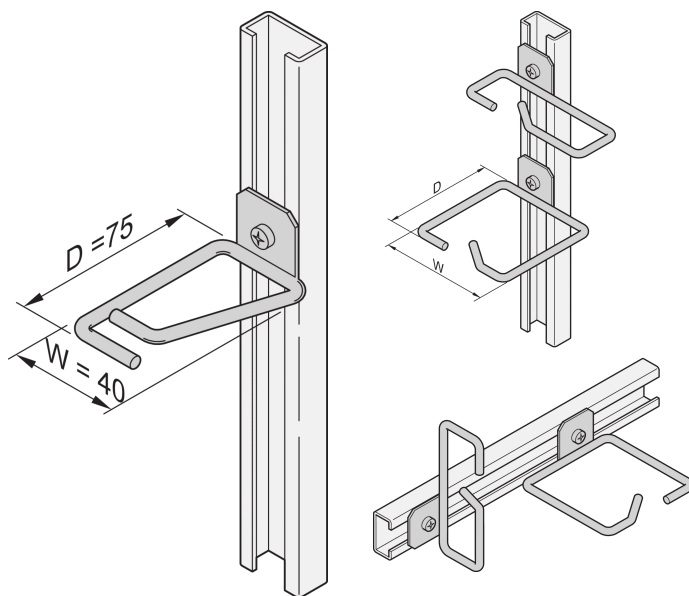

Cable Eye for C-Rail, Steel, 40 x 75 mm

NUMĂR DE CATALOG

20118-554

Cable eyes can be attached to slide rails, cable panels, etc.

CERTIFICATIONS

CARACTERISTICI

Cable eye for C-profile

ATRIBUTE PRODUS

Material: Oțel

Package Quantity: 4

Finish: Oțel Zincat

Product Family: Labrack

Product Type: Cable Eye

DETALII SUPLIMENTARE DESPRE PRODUS

Please order assembly kit separately.

AVERTIZARE