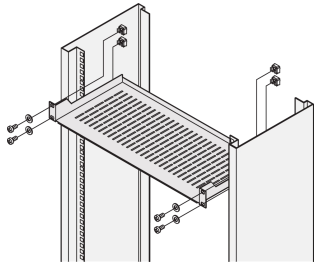

Etsirack Equipment Shelf, Metric

NUMĂR DE CATALOG

20118-686

Shelf for installation in metric frames. Load capacity 10 kg.

CERTIFICATIONS

CARACTERISTICI

For installation in metric frames (fixing size 515 mm)

Installation height 49 mm

Load capacity 10 kg

ATTRIBUTE PRODUS

Product Type: Shelf

Product Family: Etsirack

Type: Equipment Shelf

Material: Oțel

Finish: Vopsit Pulbere