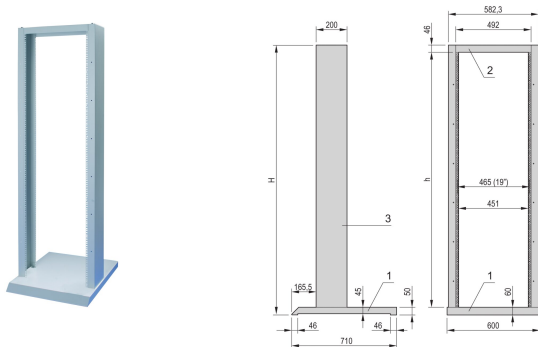

# Labrack 19" Open Rack Stationary Base

## NUMĂR DE CATALOG

**20118-743**

The Labrack open frame 19" cabinet can have a mobile base as an option, generally chosen for test and measurement verticals.

## CARACTERISTICI

Is generally chosen for test and measurement verticals

## ATRIBUTE PRODUS

Product Type: Rack

Product Family: Labrack

Frame Material: Oțel

Width: 600mm

Depth: 710mm

Static Load: 150kg

Complies With: IEC 60297-3-100