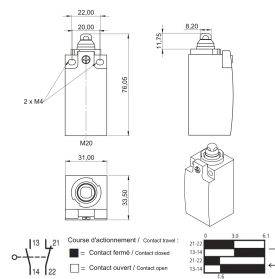

## NUMĂR DE CATALOG

20118-811

Switch for connecting to the normally closed contacts of the door control module for manual door opening. This primarily is used for lights and cooling solutions which should be linked to the opening or closing of the door.