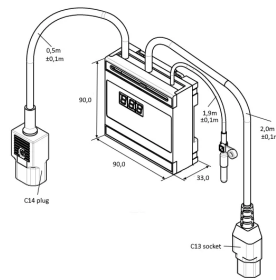

## NUMĂR DE CATALOG

20118-900

Suitable for all AC fans and fan units (up to 300 W) with IEC 60320 C13 and C14 plug (plug & play).

Please order the current input wire / mains cable separately