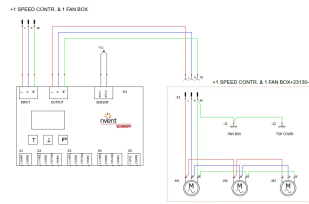

Fan Speed Control Unit (Kit)

NUMĂR DE CATALOG

20118-900

Suitable for all AC fans and fan units (up to 300 W) with IEC 60320 C13 and C14 plug (plug & play).

Please order the current input wire / mains cable separately

CERTIFICATIONS

CARACTERISTICI

External sensor can be set at a desired measurement point

Open-collector output (parametrisable) – Alarm output (active/passive) – DC fans (PWM output) – Remote display (via optional digital display with front panel)

Mounts on the support rail provided

Suitable for all AC, EC and EC fans and fan units (up to 300 W) with IEC 60320, Connectors IEC C14 and C13

Simple adjustment of switch-on temperature (with knob and digital display)

Current input wire / Mains cable can be chosen based on project requirement: SCHUKO-UTE / IEC / BS

ATRIBUTE PRODUS

Product Type: Fan Control Module

Works With: Varistar CP

Material: Plastic

Net Weight: 0.588kg