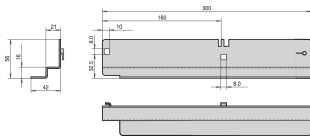

Labrack Slide Rail, 40 kg, 1 Pair

NUMĂR DE CATALOG

20119-080

Labrack Slide Rail with 40 kg load capacity for mounting on the bare cabinet uprights or 19" panel/slide mounts. The slide rail supports shelf of heavy 19" Chassis.

CERTIFICATIONS

CARACTERISTICI

For assembly on mobile 19" lab racks; with panel mounts also on stationary 19" lab racks

Static load-carrying capacity 40 kg per pair

ATRIBUTE PRODUS

Package Quantity: 2

Finish: Oțel Zincat

Material: Oțel

Product Family: Labrack

Product Type: Slide Rail

Static Load: 40kg

Net Weight: 0.99kg

DETALII SUPLIMENTARE DESPRE PRODUS

Mounting angles are necessary for assembly on stationary 19" lab rack, please order them separately.