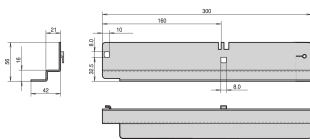

Labrack Slide Rail, 40 kg, 5 Pairs

NUMĂR DE CATALOG

20119-106

Labrack Slide Rail with 40 kg load capacity for mounting on the bare cabinet uprights or 19" panel/slide mounts. The slide rail supports shelf of heavy 19" Chassis.

CERTIFICATIONS

CARACTERISTICI

For assembly on mobile 19" lab racks; with panel mounts also on stationary 19" lab racks

Static load-carrying capacity 40 kg per pair

ATRIBUTE PRODUS

Package Quantity: 10

Finish: Oțel Zincat

Material: Oțel

Product Family: Labrack

Product Type: Slide Rail

Static Load: 40kg

Gross Weight: 4.5kg

DETALII SUPLIMENTARE DESPRE PRODUS

Mounting angles are necessary for assembly on stationary 19" lab rack, please order them separately.