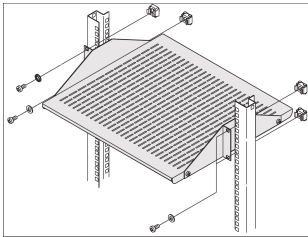

Labrack 19" Equipment Support, 2 U

NUMĂR DE CATALOG

20119-257

19" Equipment Support, 2 U Type C with load carrying capacity of 25 kg.

CERTIFICATIONS

CARACTERISTICI

Static load-carrying capacity 25 kg

Mounting height 2 U

Forward protrusion min. 168 mm

ATRIBUTE PRODUS

Product Type: Shelf

Product Family: Labrack

Type: Equipment Shelf

Material: Oțel

Finish: Vopsit Pulbere

Rack Height: 2U