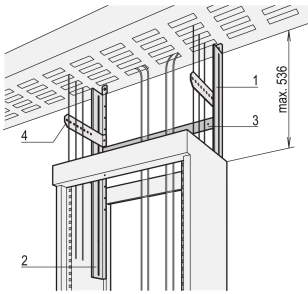

Etsirack Top Mounted Cabling Frame

NUMĂR DE CATALOG

20125-005

Etsirack Top Mounted Cabling Frame.

CERTIFICATIONS

CARACTERISTICI

Extension length of the support Rails on the left and right, max. 536 mm

ATTRIBUTE PRODUS

Product Type: Cable Clamp

Product Family: Etsirack

Finish: Oțel Zincat

Gross Weight: 4.5kg

Material: Oțel

Package Quantity: 1

AVERTIZARE

Produsele nVent trebuie instalate și utilizate numai așa cum este indicat în fișele de instrucțiuni și materialele de formare ale nVent. Fișele de instrucțiuni sunt disponibile pe www.nvent.com și de la reprezentantul dvs. de servicii clienți nVent. O instalare incorectă, o utilizare abuzivă, o aplicare greșită sau orice altă lipsă de respectare completă a instrucțiunilor și avertismentelor nVent poate duce la defectarea produsului, la deteriorarea proprietății, la răniri corporale grave și moarte și/sau poate anula garanția dvs.