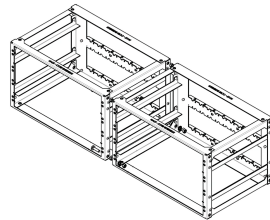

On-Board Rack Joining and Stacking Kit of Several Racks

NUMĂR DE CATALOG

20170-042

Joining and stacking kit for on-board racks. Assembly kit, suitable for joining or stacking on-board racks

CERTIFICATIONS

CARACTERISTICI

Assembly kit, suitable for joining or stacking on-board racks.

Kit fits to mount two On-Boards racks side by side or one above the other

ATTRIBUTE PRODUS

Product Type: Mounting Kit

Works With: On-Board Racks