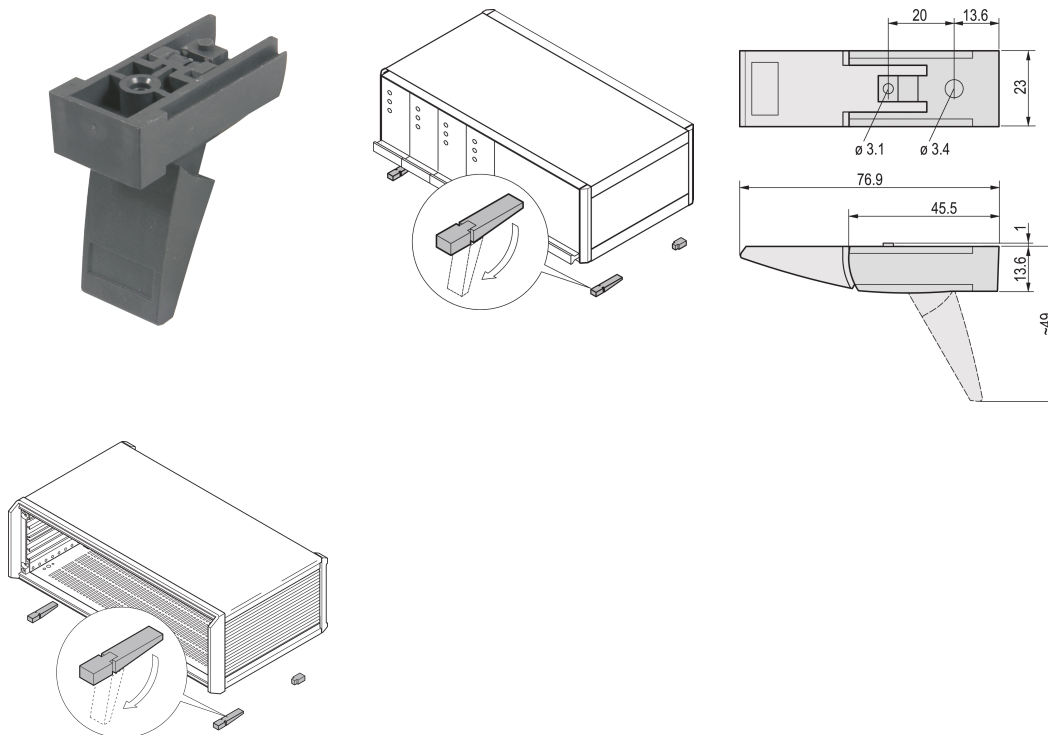

Tip-up Foot for Chassis, Plastic, RAL 9006

NUMĂR DE CATALOG

20603-001

Flexible and robust Tip-up foot for chassis, with carrying capacity of 25 kg per foot. Suitable for RatiopacPRO/-AIR, PropacPRO, CompacPRO, Comptec and Interscale.

CERTIFICATIONS

CARACTERISTICI

Mounting holes are provided in bottom of case

Load-carrying capacity 25 kg per foot, max case weight: 50 kg

ATTRIBUTE PRODUS

Package Quantity: 4

Material: Polyamide

Product Family: RatiopacPRO; RatiopacPRO AIR; CompacPRO; PropacPRO; Inpac