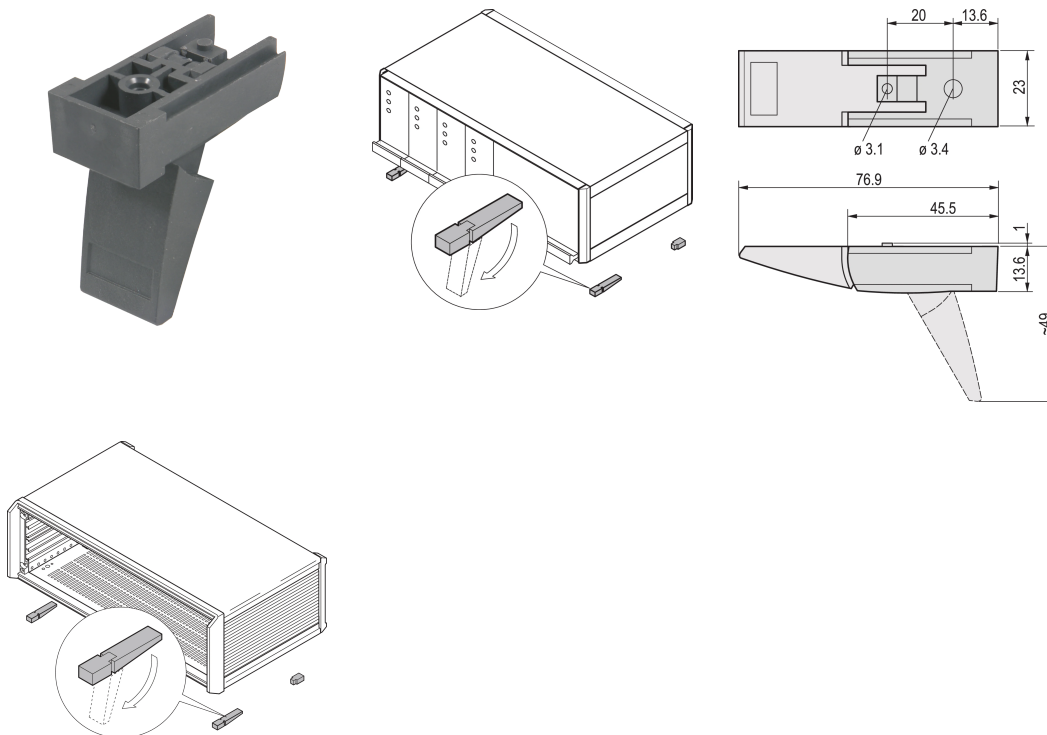

Tip-up Foot for Chassis, Plastic, RAL 7016

NUMĂR DE CATALOG

20603-002

Flexible and robust Tip-up foot for chassis, with carrying capacity of 25 kg per foot. Suitable for RatiopacPRO/-AIR, PropacPRO, CompacPRO, Comptec and Interscale.

CERTIFICATIONS

CARACTERISTICI

Mounting holes are provided in bottom of case

Load-carrying capacity 25 kg per foot, max case weight: 50 kg

ATTRIBUTE PRODUS

Package Quantity: 4

Material: Polyamide

Product Family: RatiopacPRO; RatiopacPRO AIR; CompacPRO; PropacPRO; Inpac