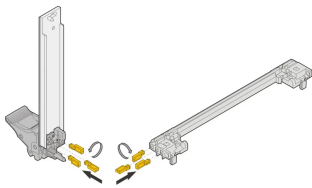

# Keying/Coding for IEL/IET Handle and IEEE Guide Rail

## NUMĂR DE CATALOG

**20817-501**

Based on the IEEE standard guide rails and handles can be coded to avoid the insertion of a wrong board into the wrong slot.

The keying/coding pegs prevent plug-in units to be mounted in wrong slots