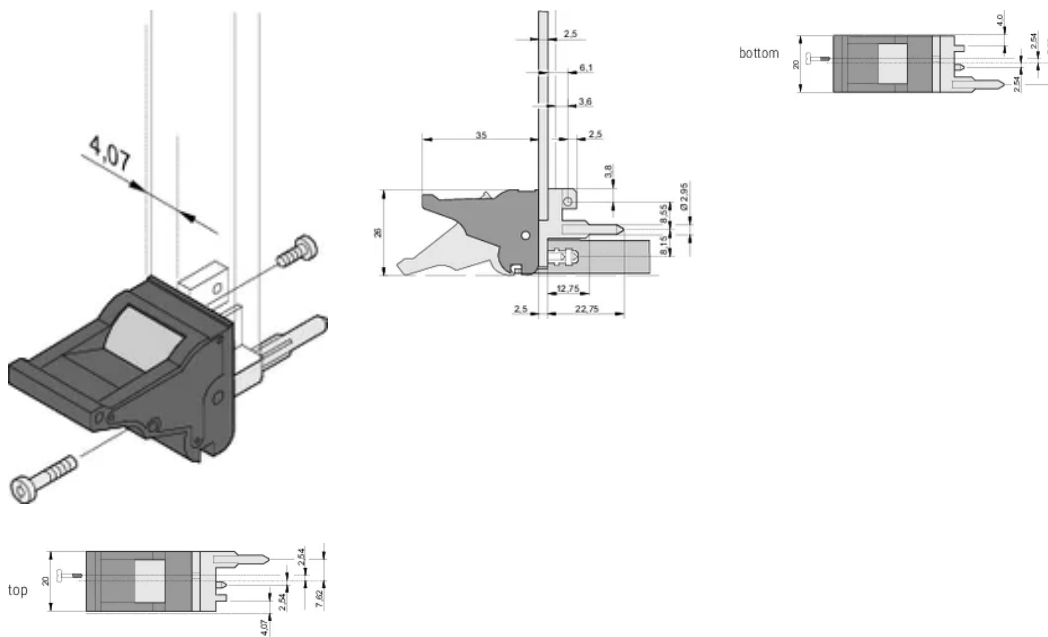

Handle Type: IEL; Bottom Front; Top Rear I/O

Flammability Rating: UL@ 94V-0

Color: Jet Black

Color Code: RAL 9005

Complies With: EN 45545-2

Depth (D): 60.45mm

Height (H): 25.5mm

Material: Polycarbonate; Zinc Alloy

Product Type: Handle

Type: Inserter/Extractor, Standard

Width (W): 19.8mm

Works With: Front Panels

Gross Weight: 0.246kg

DETALII SUPLIMENTARE DESPRE PRODUS

Please order Coding pegs and Microswitch separately.

DIAGRAMS

AVERTIZARE

Produsele nVent trebuie instalate și utilizate numai așa cum este indicat în fișele de instrucțiuni și materialele de formare ale nVent. Fișele de instrucțiuni sunt disponibile pe www.nvent.com și de la reprezentantul dvs. de servicii clienți nVent. O instalare incorectă, o utilizare abuzivă, o aplicare greșită sau orice altă lipsă de respectare completă a instrucțiunilor și avertismentelor nVent poate duce la defectarea produsului, la deteriorarea proprietății, la răniri corporale grave și moarte și/sau poate anula garanția dvs.