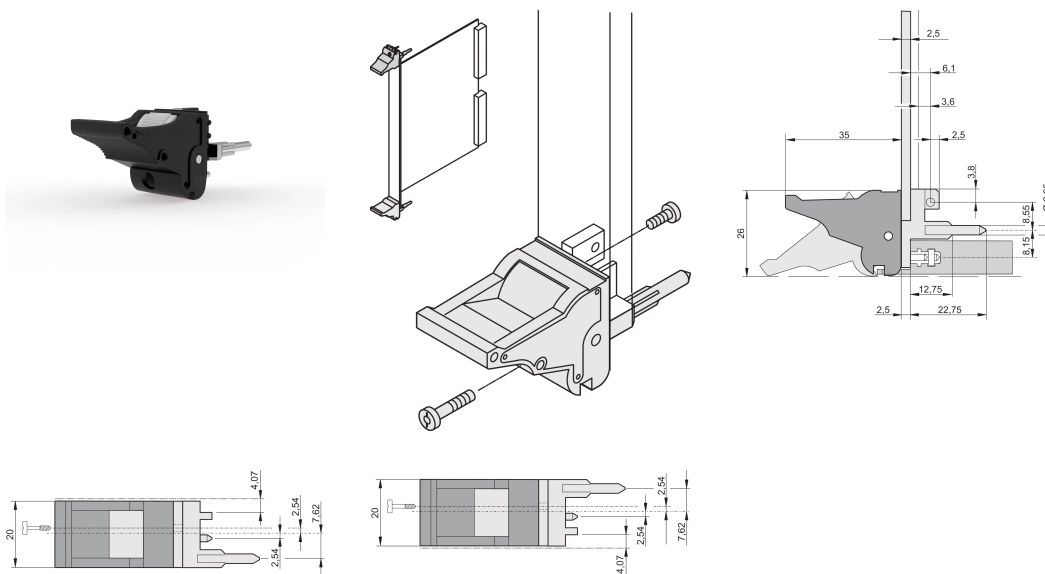

Insertor/Extractor Handle Type IEL, Black Lever, Grey Button, Bottom; 10 pieces

NUMĂR DE CATALOG

20817-612

The inserter/extractor handle, type IEL in accordance with IEEE 1101.10. Two of these handles can overcome a single lever force of 700N (per pair).

CERTIFICATIONS

CARACTERISTICI

Suitable for insertion and extraction forces up to 700 N (per pair)

In accordance with IEEE 1101.10 and IEC 60297-3-102

A microswitch can be mounted

ATRIBUTE PRODUS

Package Quantity: 10

Handle Type: IEL; Bottom Front; Top Rear I/O

Flammability Rating: UL@ 94V-0

Color: Jet Black

Color Code: RAL 9005

Complies With: EN 45545-2

Depth (D): 60.45mm

Height (H): 25.5mm

Material: Polycarbonate; Zinc Alloy

Product Type: Handle

Type: Inserter/Extractor, Standard

Width (W): 19.8mm

Works With: Front Panels

Gross Weight: 0.246kg

DETALII SUPLIMENTARE DESPRE PRODUS

Please order Coding pegs and Microswitch separately.