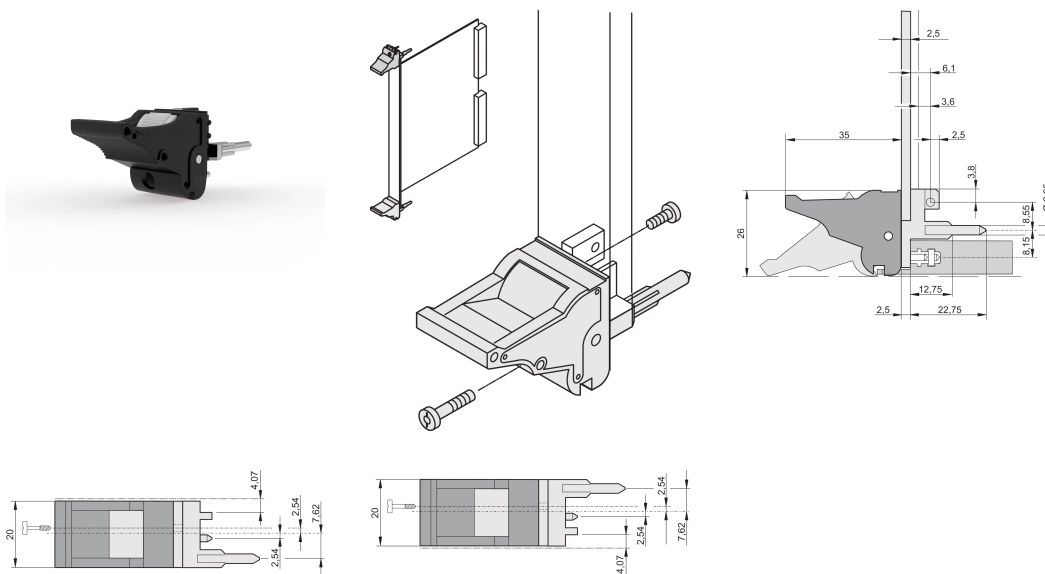

Insertor/Extractor Handle Type IEL, Black Lever, Grey Button, Bottom, 100 Pieces

NUMĂR DE CATALOG

20817-613

The inserter/extractor handle, type IEL in accordance with IEEE 1101.10. Two of these handles can overcome a single lever force of 700N (per pair).

CERTIFICATIONS

CARACTERISTICI

Suitable for insertion and extraction forces up to 700 N (per pair)

In accordance with IEEE 1101.10 and IEC 60297-3-102

A microswitch can be mounted

ATRIBUTE PRODUS

Package Quantity: 100

Handle Type: IEL; Bottom Front; Top Rear I/O

Flammability Rating: UL@ 94V-0

Color: Black

Complies With: EN 45545-2

Material: Polycarbonate; Zinc Alloy

Product Type: Handle

Type: Inserter/Extractor, Standard