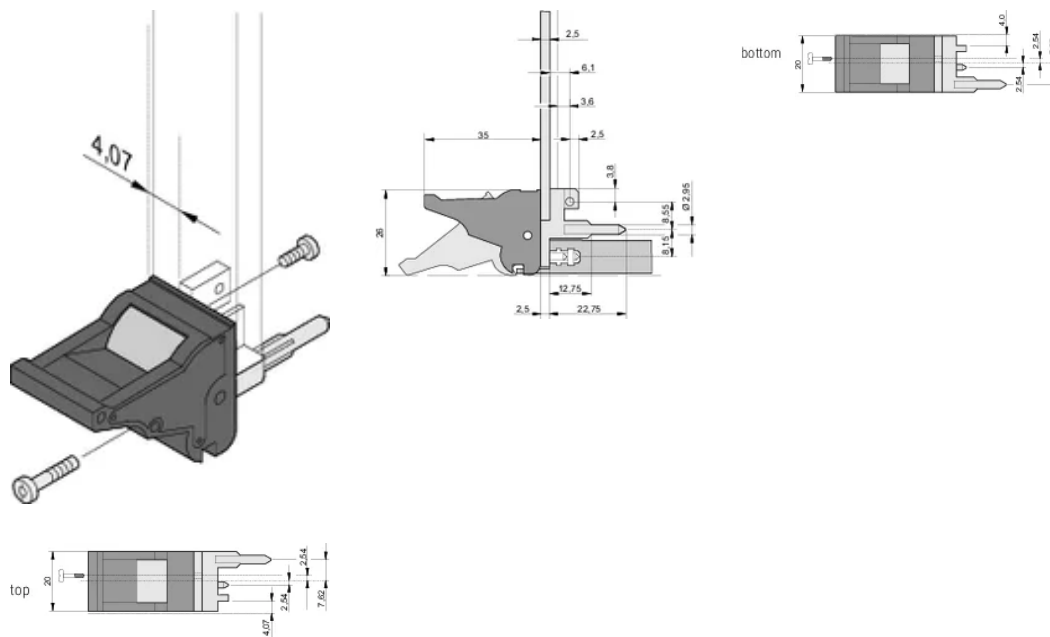

Handle Type: IEL; Bottom Front; Top Rear I/O

Flammability Rating: UL@ 94V-0

Color: Black

Complies With: EN 45545-2

Material: Polycarbonate; Zinc Alloy

Product Type: Handle

Type: Inserter/Extractor, Standard

Works With: Front Panels

Net Weight: 0.365kg

DETALII SUPLIMENTARE DESPRE PRODUS

Please order Coding pegs and Microswitch separately.

DIAGRAMS

AVERTIZARE

Produsele nVent trebuie instalate și utilizate numai așa cum este indicat în fișele de instrucțiuni și materialele de formare ale nVent. Fișele de instrucțiuni sunt disponibile pe www.nvent.com și de la reprezentantul dvs. de servicii clienți nVent. O instalare incorectă, o utilizare abuzivă, o aplicare greșită sau orice altă lipsă de respectare completă a instrucțiunilor și avertismentelor nVent poate duce la defectarea produsului, la deteriorarea proprietății, la răniri corporale grave și moarte și/sau poate anula garanția dvs.