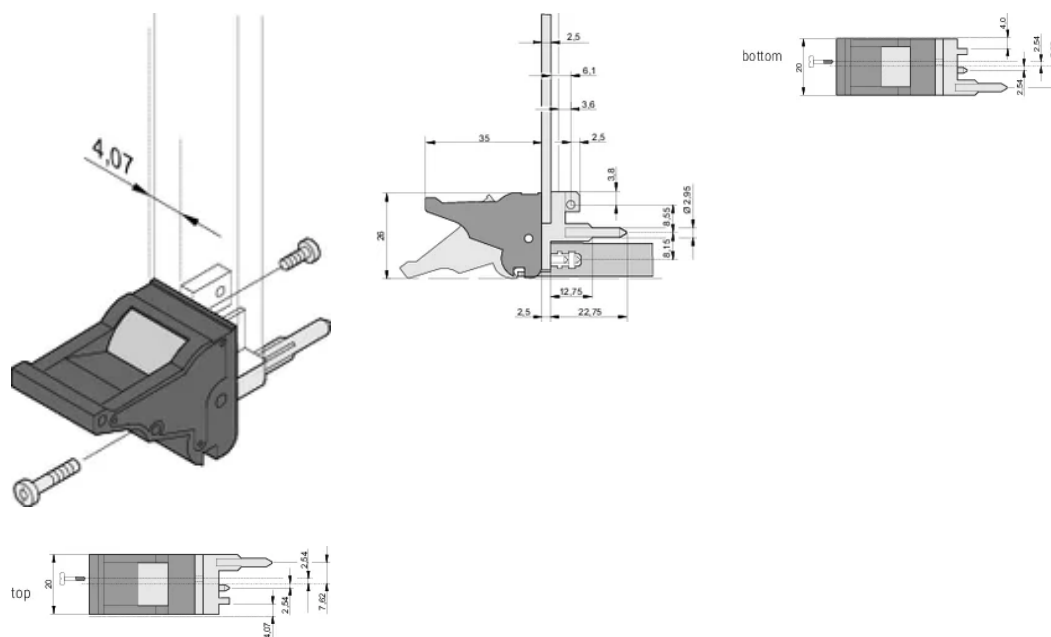

Handle Type: IEL; Top Front; Bottom Rear I/O

Flammability Rating: UL@ 94V-0

Color: Jet Black

Color Code: RAL 9005

Complies With: EN 45545-2

Depth (D): 60.45mm

Height (H): 25.5mm

Material: Polycarbonate; Zinc Alloy

Product Type: Handle

Type: Inserter/Extractor, Standard

Width (W): 19.8mm

Works With: Front Panels

Net Weight: 0.243kg

DETALII SUPLIMENTARE DESPRE PRODUS

Please order Coding pegs and Microswitch separately.

DIAGRAMS

AVERTIZARE

Produsele nVent trebuie instalate și utilizate numai așa cum este indicat în fișele de instrucțiuni și materialele de formare ale nVent. Fișele de instrucțiuni sunt disponibile pe www.nvent.com și de la reprezentantul dvs. de servicii clienți nVent. O instalare incorectă, o utilizare abuzivă, o aplicare greșită sau orice altă lipsă de respectare completă a instrucțiunilor și avertismentelor nVent poate duce la defectarea produsului, la deteriorarea proprietății, la răniri corporale grave și moarte și/sau poate anula garanția dvs.