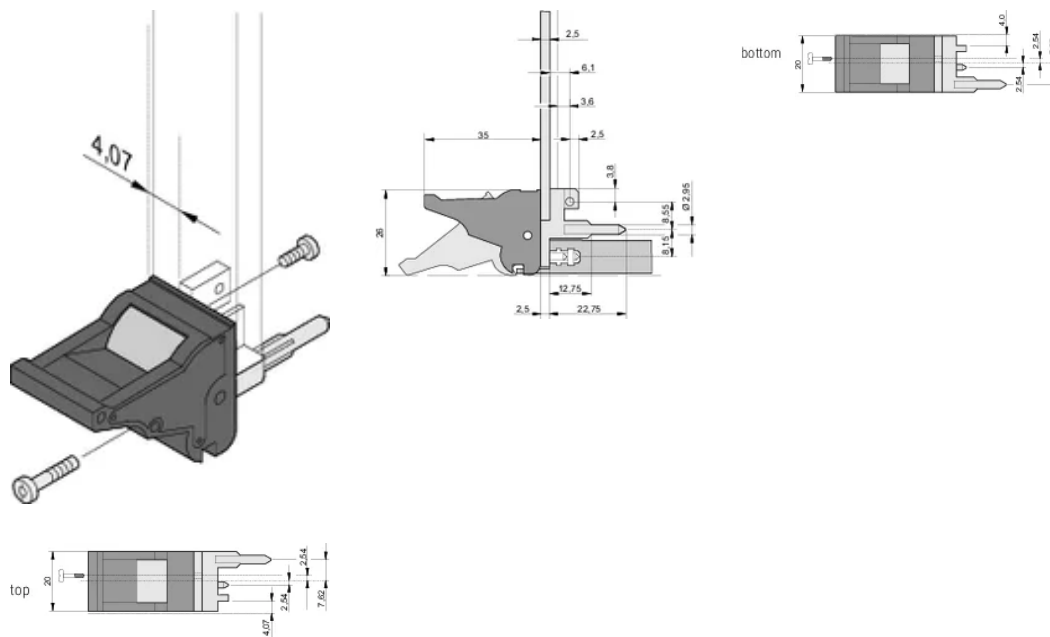

Handle Type: IEL; Top Front; Bottom Rear I/O

Flammability Rating: UL@ 94V-0

Color: Black

Complies With: EN 45545-2

Material: Polycarbonate; Zinc Alloy

Product Type: Handle

Type: Inserter/Extractor, Standard

Works With: Front Panels

Net Weight: 2.327kg

DETALII SUPLIMENTARE DESPRE PRODUS

Please order Coding pegs and Microswitch separately.

DIAGRAMS

AVERTIZARE

Produsele nVent trebuie instalate și utilizate numai așa cum este indicat în fișele de instrucțiuni și materialele de formare ale nVent. Fișele de instrucțiuni sunt disponibile pe www.nvent.com și de la reprezentantul dvs. de servicii clienți nVent. O instalare incorectă, o utilizare abuzivă, o aplicare greșită sau orice altă lipsă de respectare completă a instrucțiunilor și avertismentelor nVent poate duce la defectarea produsului, la deteriorarea proprietății, la răniri corporale grave și moarte și/sau poate anula garanția dvs.