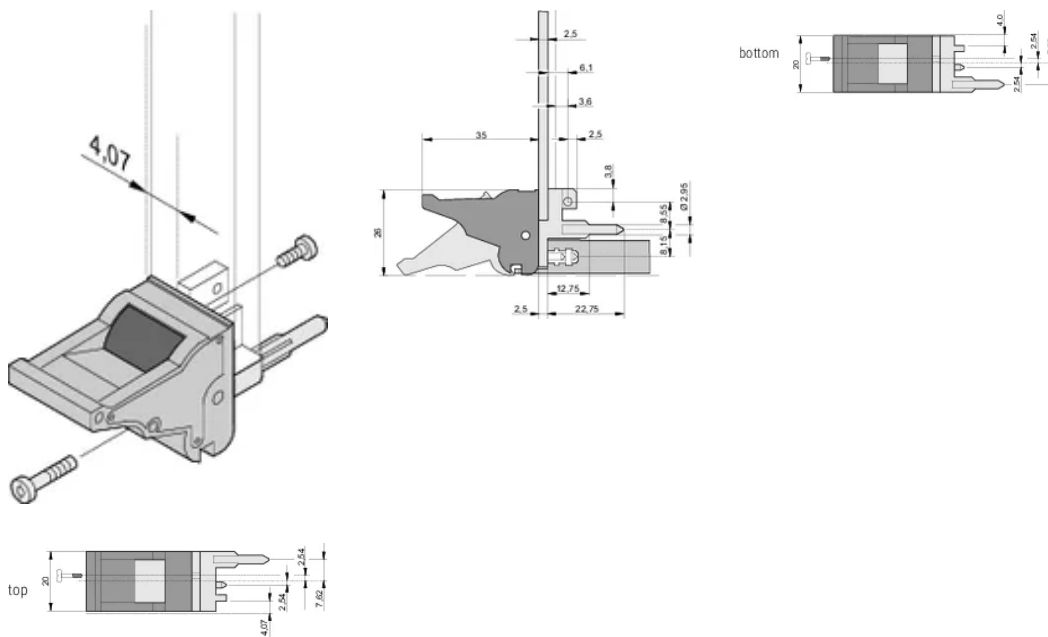

Handle Type: IEL; Bottom Front; Top Rear I/O

Flammability Rating: UL@ 94V-0

Color: Grey

Complies With: EN 45545-2

Material: Polycarbonate

Product Type: Handle

Type: Inserter/Extractor, Standard

Works With: Front Panels

Gross Weight: 0.247kg

DETALII SUPLIMENTARE DESPRE PRODUS

Please order Coding pegs and Microswitch separately.

DIAGRAMS

AVERTIZARE

Produsele nVent trebuie instalate și utilizate numai așa cum este indicat în fișele de instrucțiuni și materialele de formare ale nVent. Fișele de instrucțiuni sunt disponibile pe www.nvent.com și de la reprezentantul dvs. de servicii clienți nVent. O instalare incorectă, o utilizare abuzivă, o aplicare greșită sau orice altă lipsă de respectare completă a instrucțiunilor și avertismentelor nVent poate duce la defectarea produsului, la deteriorarea proprietății, la răniri corporale grave și moarte și/sau poate anula garanția dvs.