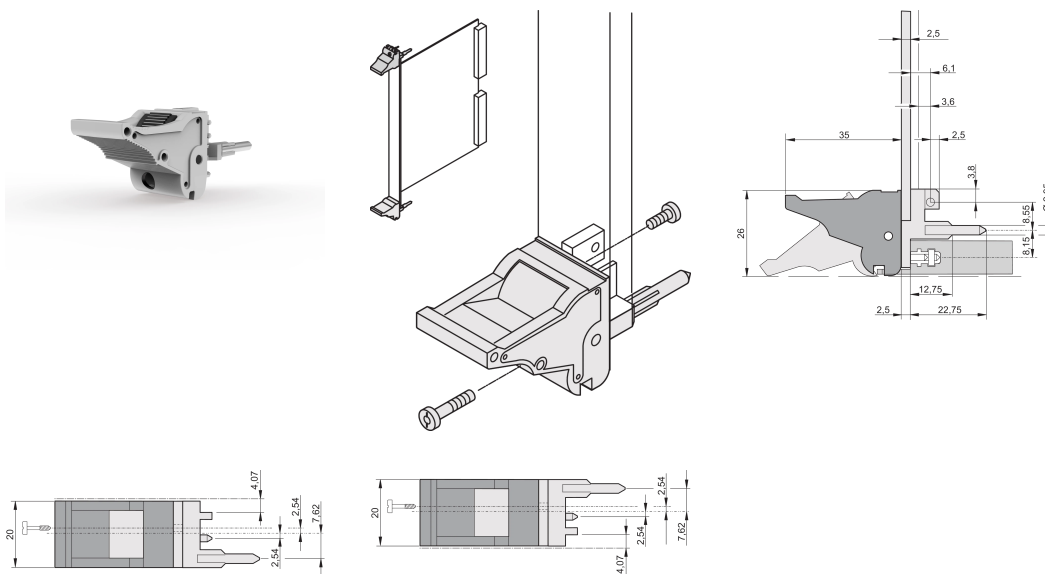

Insertor/Extractor Handle Type IEL, Grey Lever, Black Button, Bottom, 10 Pieces

NUMĂR DE CATALOG

20817-620

The inserter/extractor handle, type IEL in accordance with IEEE 1101.10. Two of these handles can overcome a single lever force of 700 N (per pair).

CERTIFICATIONS

CARACTERISTICI

Suitable for insertion and extraction forces up to 700 N (per pair)

In accordance with IEEE 1101.10 and IEC 60297-3-102

A microswitch can be mounted

ATRIBUTE PRODUS

Package Quantity: 10

Handle Type: IEL; Bottom Front; Top Rear I/O

Flammability Rating: UL@ 94V-0

Color: Grey

Complies With: EN 45545-2

Material: Polycarbonate

Product Type: Handle

Type: Inserter/Extractor, Standard

Works With: Front Panels