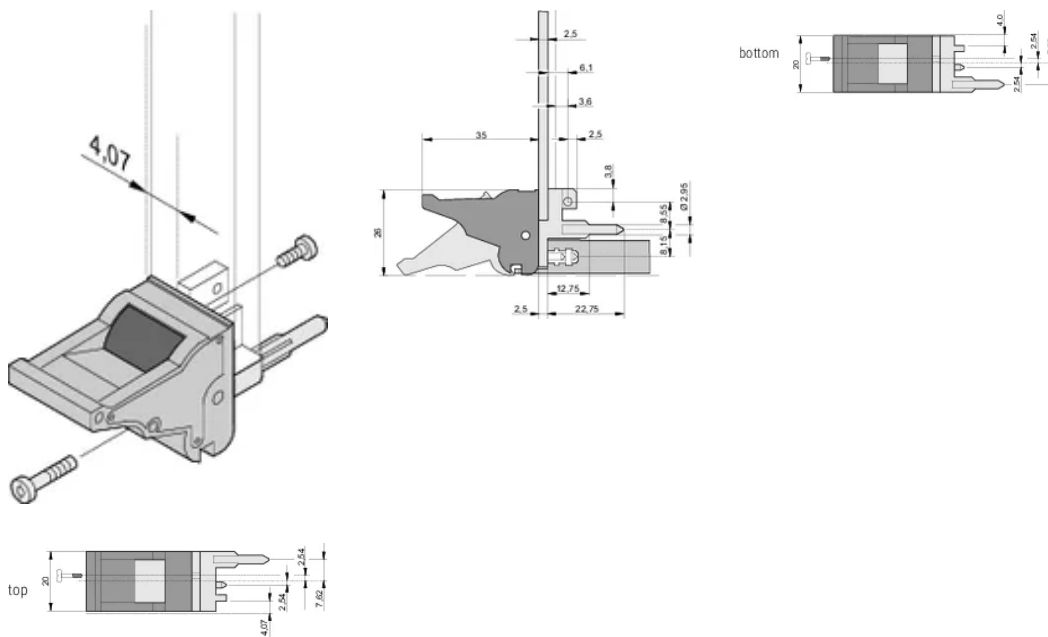

## CARACTERISTICI

Suitable for insertion and extraction forces up to 700 N (per pair)

In accordance with IEEE 1101.10 and IEC 60297-3-102

A microswitch can be mounted

## DIAGRAMS