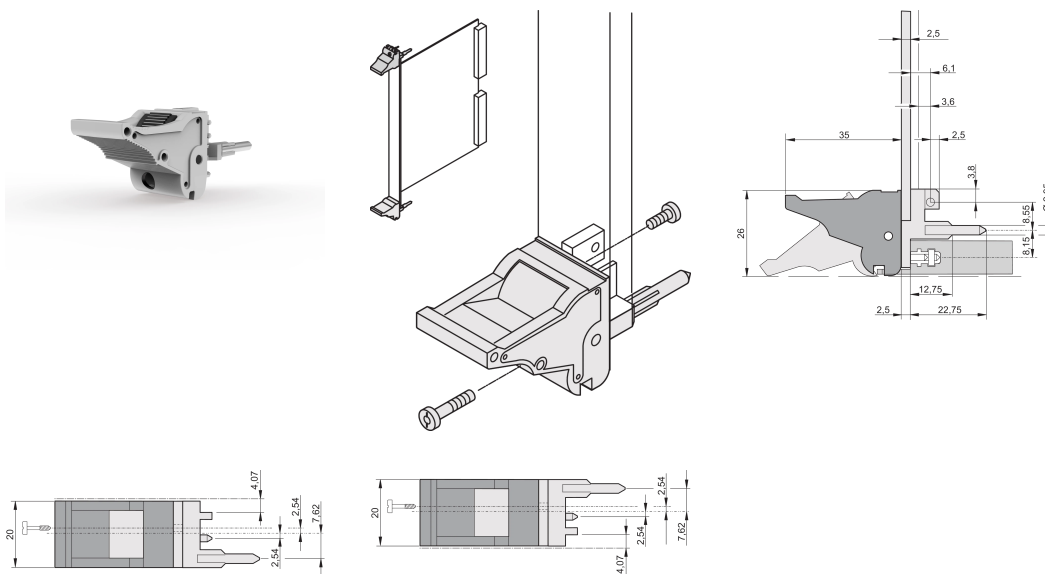

# Insertor/Extractor Handle Type IEL, Grey Lever, Black Button, Bottom, 100 Pieces

## NUMĂR DE CATALOG

20817-621

The inserter/extractor handle, type IEL in accordance with IEEE 1101.10. Two of these handles can overcome a single lever force of 700 N (per pair).

## CARACTERISTICI

Suitable for insertion and extraction forces up to 700 N (per pair)

In accordance with IEEE 1101.10 and IEC 60297-3-102

A microswitch can be mounted