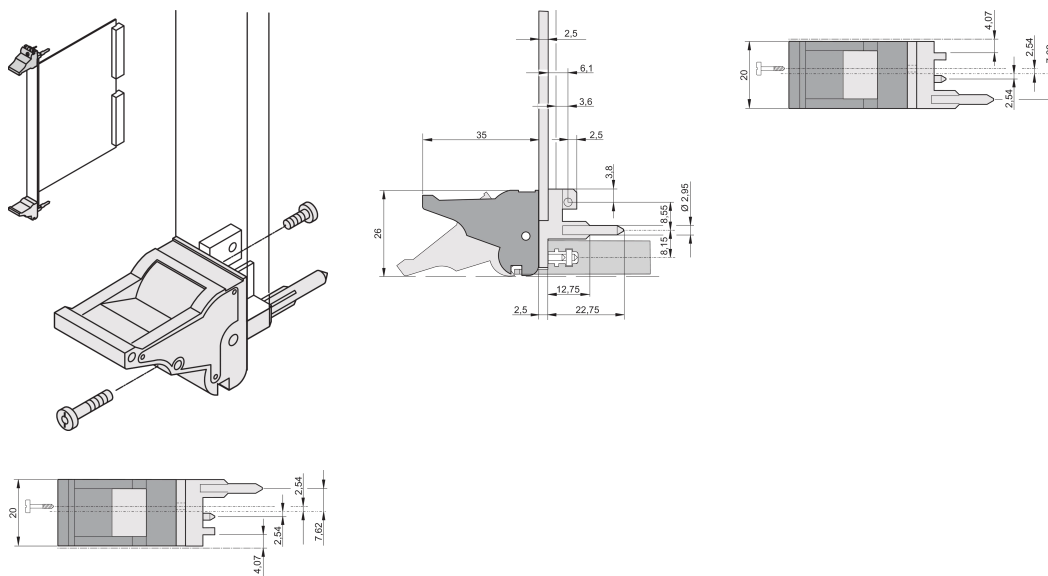

Insertor/Extractor Handle Type IEL, Grey Lever, Black Button, Top, 100 Pieces

NUMĂR DE CATALOG

20817-623

The inserter/extractor handle, type IEL in accordance with IEEE 1101.10. Two of these handles can overcome a single lever force of 700 N (per pair).

CERTIFICATIONS

CARACTERISTICI

Suitable for insertion and extraction forces up to 700 N (per pair)

In accordance with IEEE 1101.10 and IEC 60297-3-102

A microswitch can be mounted

ATTRIBUTE PRODUS

Package Quantity: 100

Handle Type: IEL; Top Front; Bottom Rear I/O

Flammability Rating: UL@ 94V-0

Color: Grey

Complies With: EN 45545-2

Material: Polycarbonate

Product Type: Handle

Type: Inserter/Extractor, Standard

Works With: Front Panels