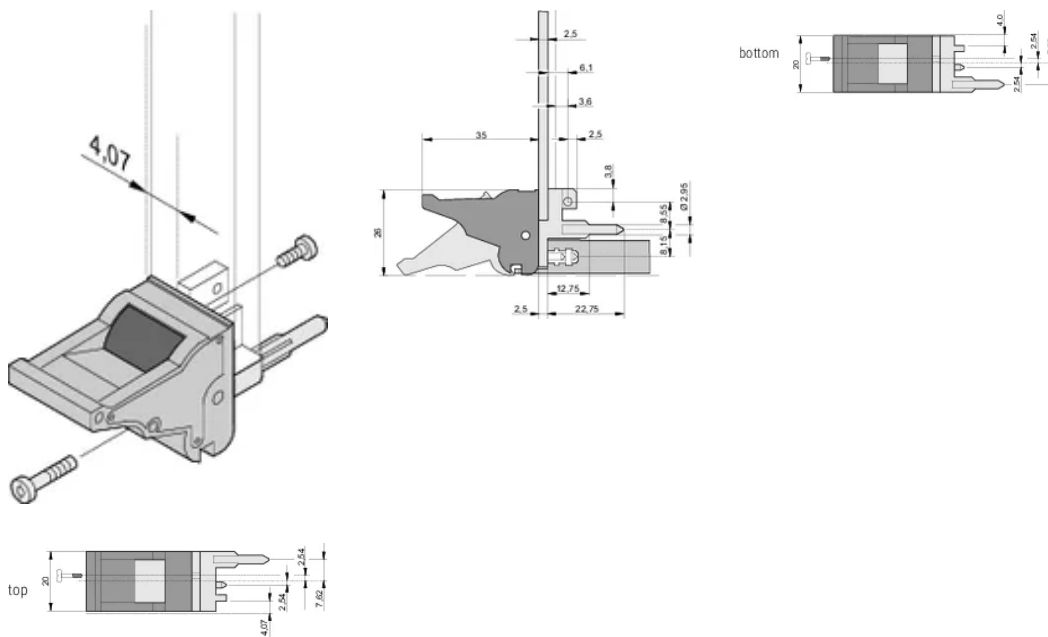

Handle Type: IEL; Top Front; Bottom Rear I/O

Flammability Rating: UL@ 94V-0

Color: Grey

Complies With: EN 45545-2

Material: Polycarbonate

Product Type: Handle

Type: Inserter/Extractor, Standard

Works With: Front Panels

Gross Weight: 2.355kg

DETALII SUPLIMENTARE DESPRE PRODUS

Please order Coding pegs and Microswitch separately.

DIAGRAMS

AVERTIZARE

Produsele nVent trebuie instalate și utilizate numai așa cum este indicat în fișele de instrucțiuni și materialele de formare ale nVent. Fișele de instrucțiuni sunt disponibile pe www.nvent.com și de la reprezentantul dvs. de servicii clienți nVent. O instalare incorectă, o utilizare abuzivă, o aplicare greșită sau orice altă lipsă de respectare completă a instrucțiunilor și avertismentelor nVent poate duce la defectarea produsului, la deteriorarea proprietății, la răniri corporale grave și moarte și/sau poate anula garanția dvs.