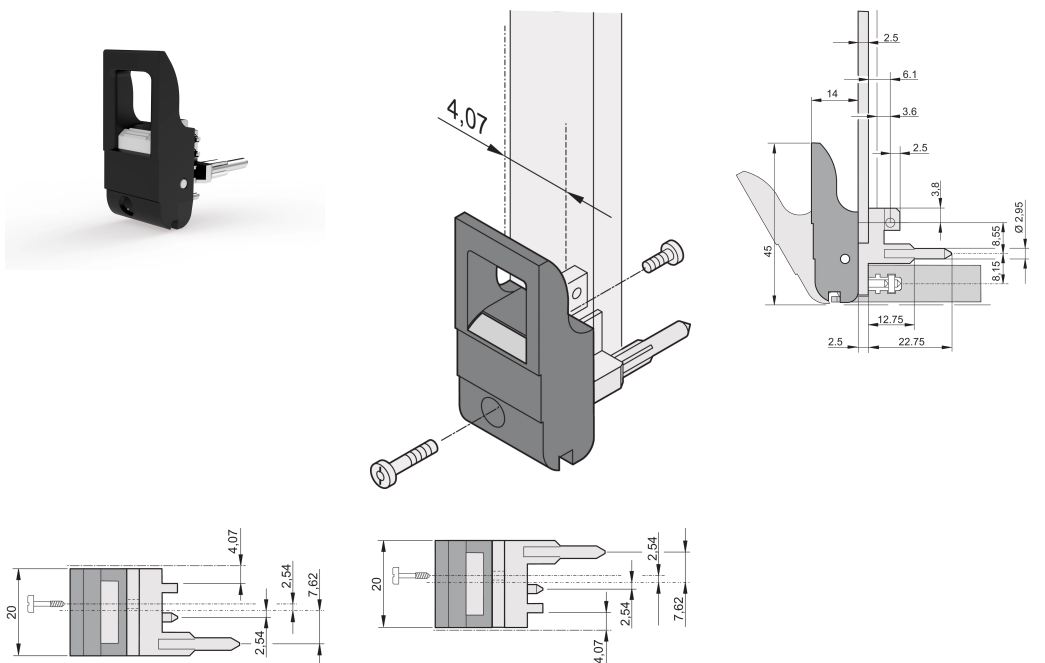

Insertor/Extractor Handle Type IET, Black Lever, Grey Button, Bottom; 10 pieces

NUMĂR DE CATALOG

20817-652

The inserter/extractor handle, type IET in accordance with IEEE 1101.10. Two of these handles can overcome a single lever force of 700 N (per pair).

CERTIFICATIONS

CARACTERISTICI

Suitable for insertion and extraction forces up to 700 N (per pair)

In accordance with IEEE 1101.10 and IEC 60297-3-102

A microswitch can be mounted

ATTRIBUTE PRODUS

Package Quantity: 10

Handle Type: IET; Bottom Front; Top Rear I/O

Flammability Rating: UL® 94V-0

Color: Jet Black

Color Code: RAL 9005

Complies With: EN 45545-2

Depth (D): 39.15mm

Height (H): 44.65mm

Material: Polycarbonate; Zinc Alloy

Product Type: Handle

Type: Inserter/Extractor, Standard

Width (W): 19.8mm

Works With: Front Panels

Net Weight: 0.233kg

DETALII SUPLIMENTARE DESPRE PRODUS

Please order Coding pegs and Microswitch separately.