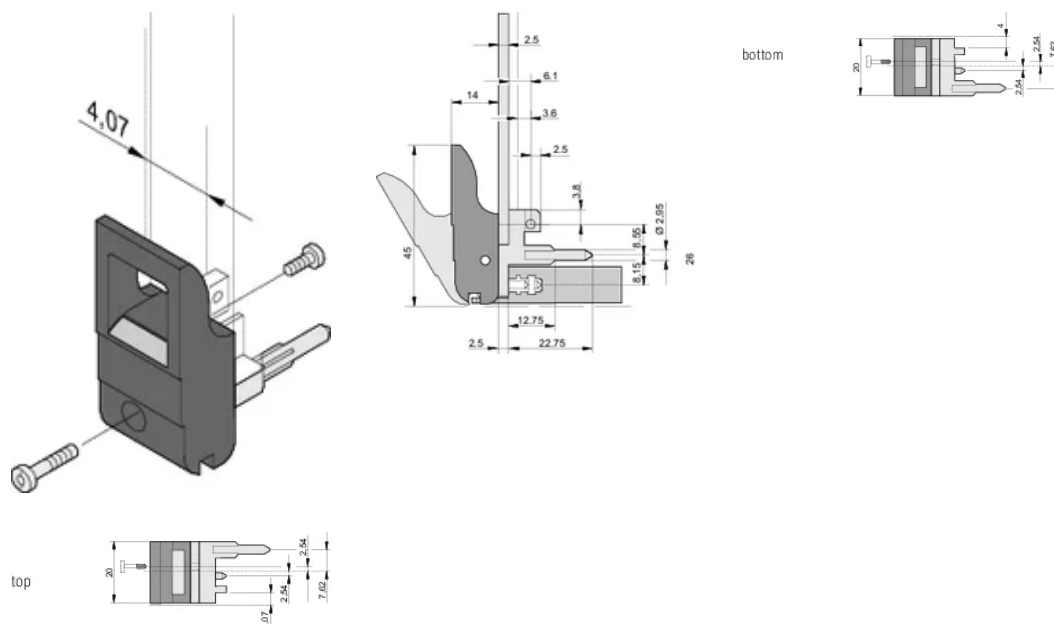

ATTRIBUTE PRODUS

Package Quantity: 10

Handle Type: IET; Bottom Front; Top Rear I/O

Flammability Rating: UL® 94V-0

Color: Jet Black

Color Code: RAL 9005

Complies With: EN 45545-2

Depth (D): 39.15mm

Height (H): 44.65mm

Material: Polycarbonate; Zinc Alloy

Product Type: Handle

Type: Inserter/Extractor, Standard

Width (W): 19.8mm

Works With: Front Panels

Net Weight: 0.233kg

DETALII SUPLIMENTARE DESPRE PRODUS

Please order Coding pegs and Microswitch separately.

DIAGRAMS

AVERTIZARE

Produsele nVent trebuie instalate și utilizate numai așa cum este indicat în fișele de instrucțiuni și materialele de formare ale nVent. Fișele de instrucțiuni sunt disponibile pe www.nvent.com și de la reprezentantul dvs. de servicii clienți nVent. O instalare incorectă, o utilizare abuzivă, o aplicare greșită sau orice altă lipsă de respectare completă a instrucțiunilor și