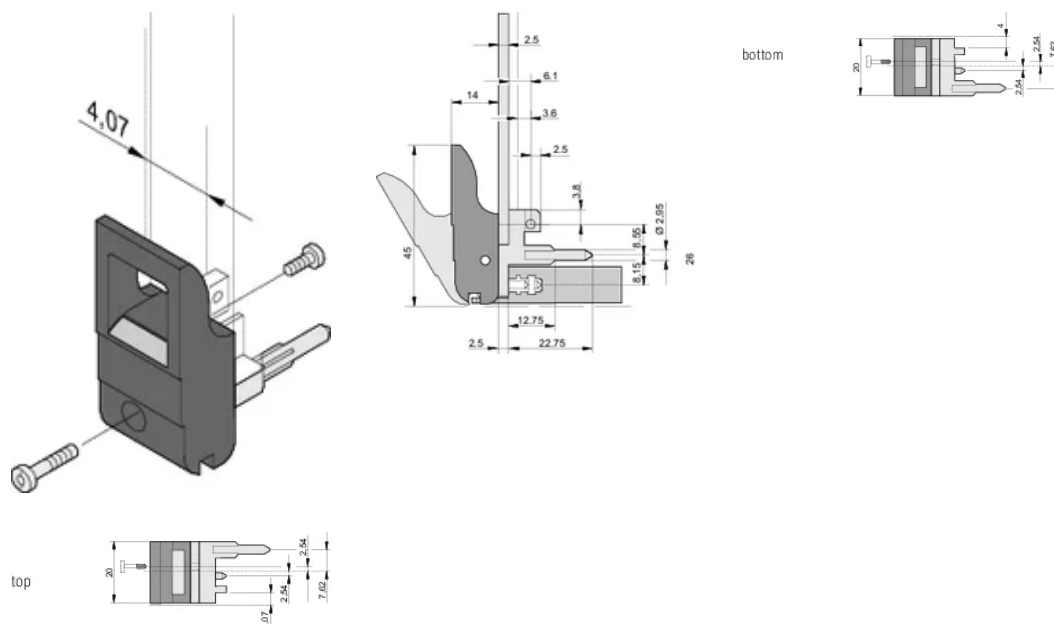

ATTRIBUTE PRODUS

Package Quantity: 10

Handle Type: IET; Top Front; Bottom Rear I/O

Flammability Rating: UL® 94V-0

Color: Jet Black

Color Code: RAL 9005

Complies With: EN 45545-2

Depth (D): 39.15mm

Height (H): 44.65mm

Material: Polycarbonate; Zinc Alloy

Product Type: Handle

Type: Inserter/Extractor, Standard

Width (W): 19.8mm

Works With: Front Panels

Gross Weight: 0.231kg

DETALII SUPLIMENTARE DESPRE PRODUS

Please order Coding pegs and Microswitch separately.

DIAGRAMS

AVERTIZARE

Produsele nVent trebuie instalate și utilizate numai așa cum este indicat în fișele de instrucțiuni și materialele de formare ale nVent. Fișele de instrucțiuni sunt disponibile pe www.nvent.com și de la reprezentantul dvs. de servicii clienți nVent. O instalare incorectă, o utilizare abuzivă, o aplicare greșită sau orice altă lipsă de respectare completă a instrucțiunilor și