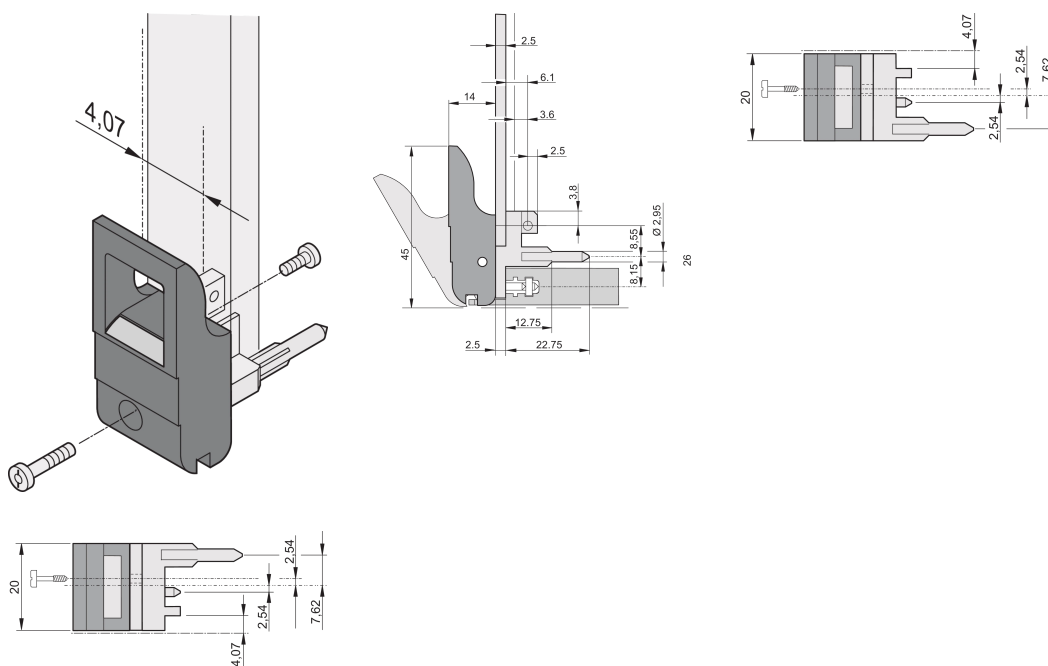

Insertor/Extractor Handle Type IET, Black Lever, Grey Button, Top; 10 pieces

NUMĂR DE CATALOG

20817-654

The inserter/extractor handle, type IET in accordance with IEEE 1101.10. Two of these handles can overcome a single lever force of 700 N (per pair).

CERTIFICATIONS

CARACTERISTICI

Suitable for insertion and extraction forces up to 700 N (per pair)

In accordance with IEEE 1101.10 and IEC 60297-3-102

A microswitch can be mounted

ATTRIBUTE PRODUS

Package Quantity: 10

Handle Type: IET; Top Front; Bottom Rear I/O

Flammability Rating: UL® 94V-0

Color: Jet Black

Color Code: RAL 9005

Complies With: EN 45545-2

Depth (D): 39.15mm

Height (H): 44.65mm

Material: Polycarbonate; Zinc Alloy

Product Type: Handle

Type: Inserter/Extractor, Standard

Width (W): 19.8mm

Works With: Front Panels

Gross Weight: 0.231kg

DETALII SUPLIMENTARE DESPRE PRODUS

Please order Coding pegs and Microswitch separately.