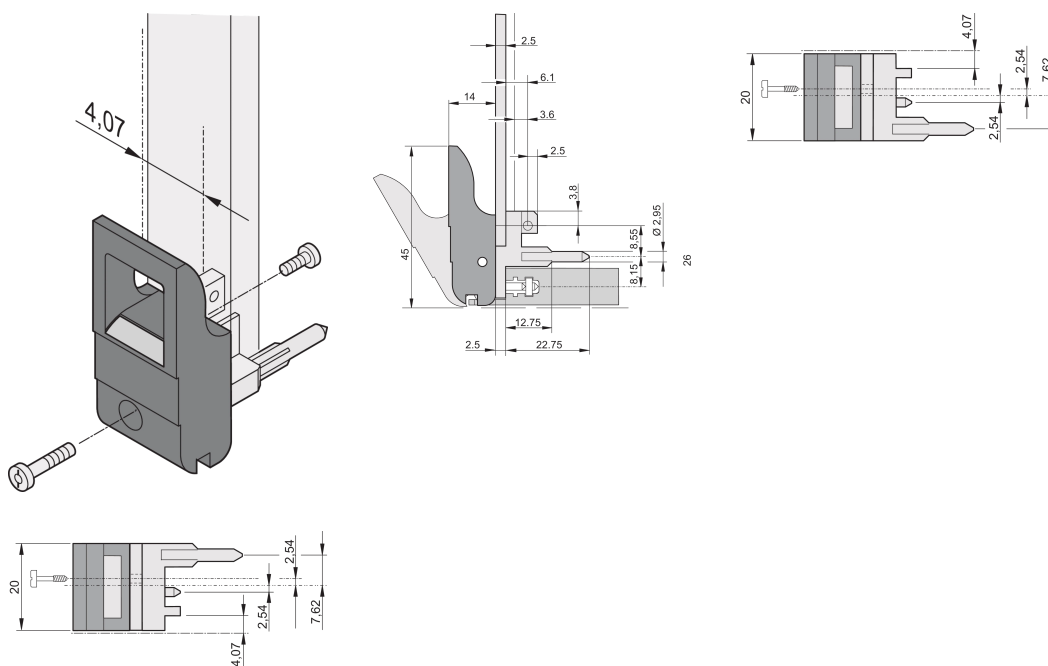

Insertor/Extractor Handle Type IET, Black Lever, Grey Button, Top, 100 Pieces

NUMĂR DE CATALOG

20817-655

The inserter/extractor handle, type IET in accordance with IEEE 1101.10. Two of these handles can overcome a single lever force of 700 N (per pair).

CERTIFICATIONS

CARACTERISTICI

Suitable for insertion and extraction forces up to 700 N (per pair)

In accordance with IEEE 1101.10 and IEC 60297-3-102

A microswitch can be mounted

ATTRIBUTE PRODUS

Package Quantity: 100

Handle Type: IET; Top Front; Bottom Rear I/O

Flammability Rating: UL® 94V-0

Color: Black

Complies With: EN 45545-2

Material: Polycarbonate; Zinc Alloy

Product Type: Handle

Type: Inserter/Extractor, Standard