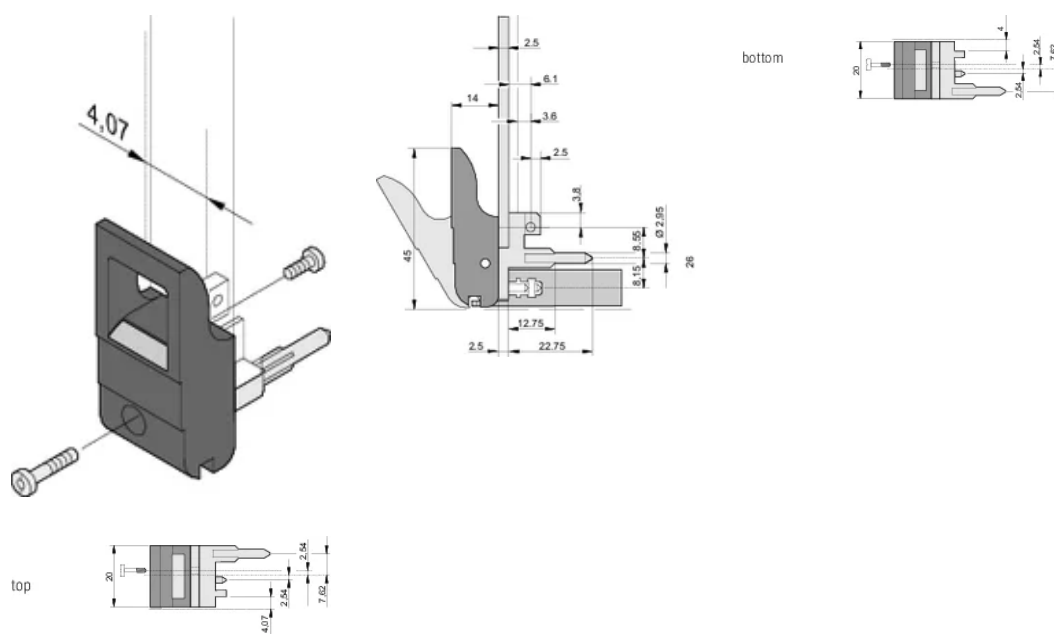

ATTRIBUTE PRODUS

Package Quantity: 100

Handle Type: IET; Top Front; Bottom Rear I/O

Flammability Rating: UL® 94V-0

Color: Black

Complies With: EN 45545-2

Material: Polycarbonate; Zinc Alloy

Product Type: Handle

Type: Inserter/Extractor, Standard

Works With: Front Panels

Gross Weight: 2.254kg

DETALII SUPLIMENTARE DESPRE PRODUS

Please order Coding pegs and Microswitch separately.

DIAGRAMS

AVERTIZARE

Produsele nVent trebuie instalate și utilizate numai așa cum este indicat în fișele de instrucțiuni și materialele de formare ale nVent. Fișele de instrucțiuni sunt disponibile pe www.nvent.com și de la reprezentantul dvs. de servicii clienți nVent. O instalare incorectă, o utilizare abuzivă, o aplicare greșită sau orice altă lipsă de respectare completă a instrucțiunilor și avertismentelor nVent poate duce la defectarea produsului, la deteriorarea proprietății, la răni corporale grave și moarte și/sau poate anula garanția dvs.