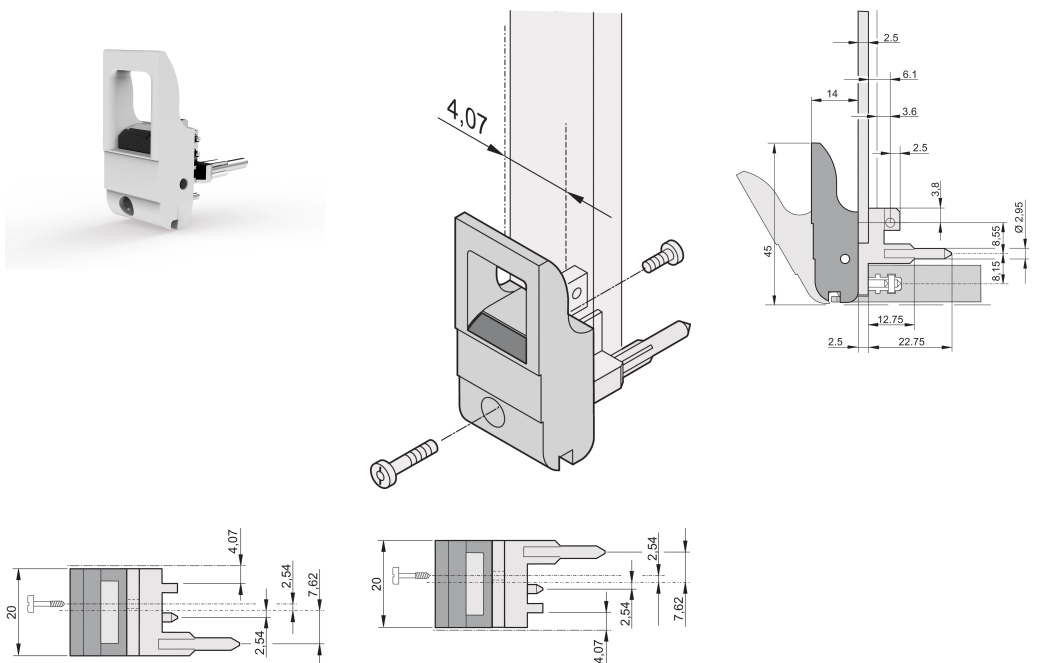

# Insertor/Extractor Handle Type IET, Grey Lever, Black Button, Bottom, 10 Pieces

## NUMĂR DE CATALOG

**20817-660**

The inserter/extractor handle, type IET in accordance with IEEE 1101.10. Two of these handles can overcome a single lever force of 700 N (per pair).

## CARACTERISTICI

Suitable for insertion and extraction forces up to 700 N (per pair)

In accordance with IEEE 1101.10 and IEC 60297-3-102

A microswitch can be mounted

With locking