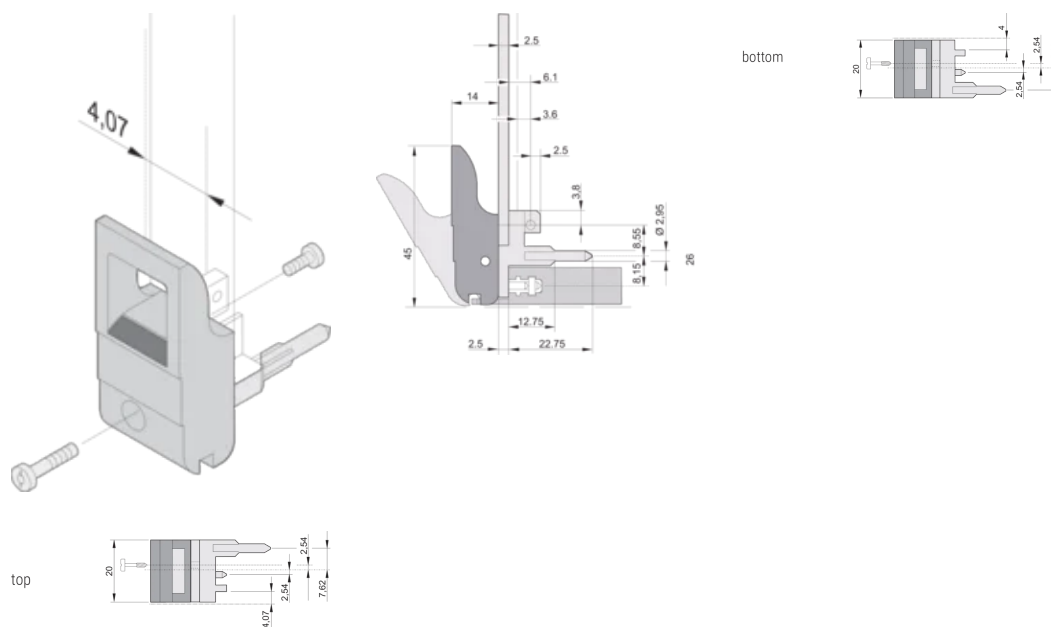

CERTIFICATIONS

CARACTERISTICI

Suitable for insertion and extraction forces up to 700 N (per pair)

In accordance with IEEE 1101.10 and IEC 60297-3-102

A microswitch can be mounted

With locking

With integrated alignment pin for perforated strip

Product Type: Handle

Type: Inserter/Extractor, Standard

Works With: Front Panels

Gross Weight: 2.276kg

DETALII SUPLIMENTARE DESPRE PRODUS

Please order Coding pegs and Microswitch separately.

DIAGRAMS

AVERTIZARE