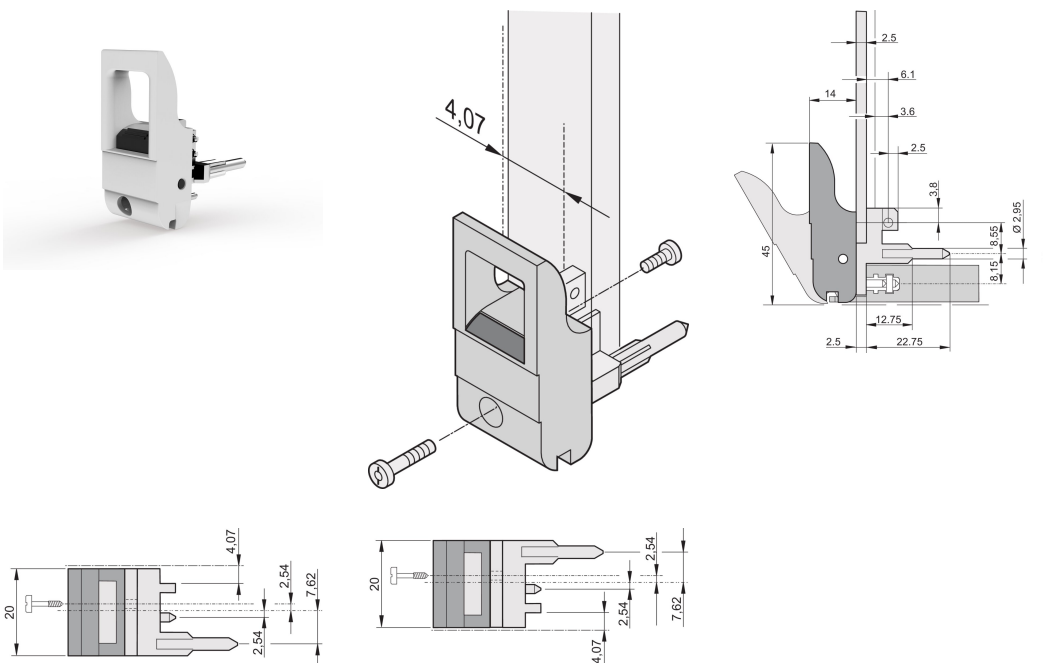

Insertor/Extractor Handle Type IET, Grey Lever, Black Button, Bottom, 100 Pieces

NUMĂR DE CATALOG

20817-661

The inserter/extractor handle, type IET in accordance with IEEE 1101.10. Two of these handles can overcome a single lever force of 700 N (per pair).

CERTIFICATIONS

CARACTERISTICI

Suitable for insertion and extraction forces up to 700 N (per pair)

In accordance with IEEE 1101.10 and IEC 60297-3-102

A microswitch can be mounted

With locking

With integrated alignment pin for perforated strip

Codeable i.a.w. IEEE 1101.10 and IEC 60297-3-103

ATRIBUTE PRODUS

Package Quantity: 100

Handle Type: IET; Bottom Front; Top Rear I/O

Flammability Rating: UL® 94V-0

Color: Grey

Complies With: EN 45545-2

Material: Polycarbonate

Product Type: Handle

Type: Inserter/Extractor, Standard

Works With: Front Panels

Gross Weight: 2.276kg

DETALII SUPLIMENTARE DESPRE PRODUS

Please order Coding pegs and Microswitch separately.

DIAGRAMS

AVERTIZARE