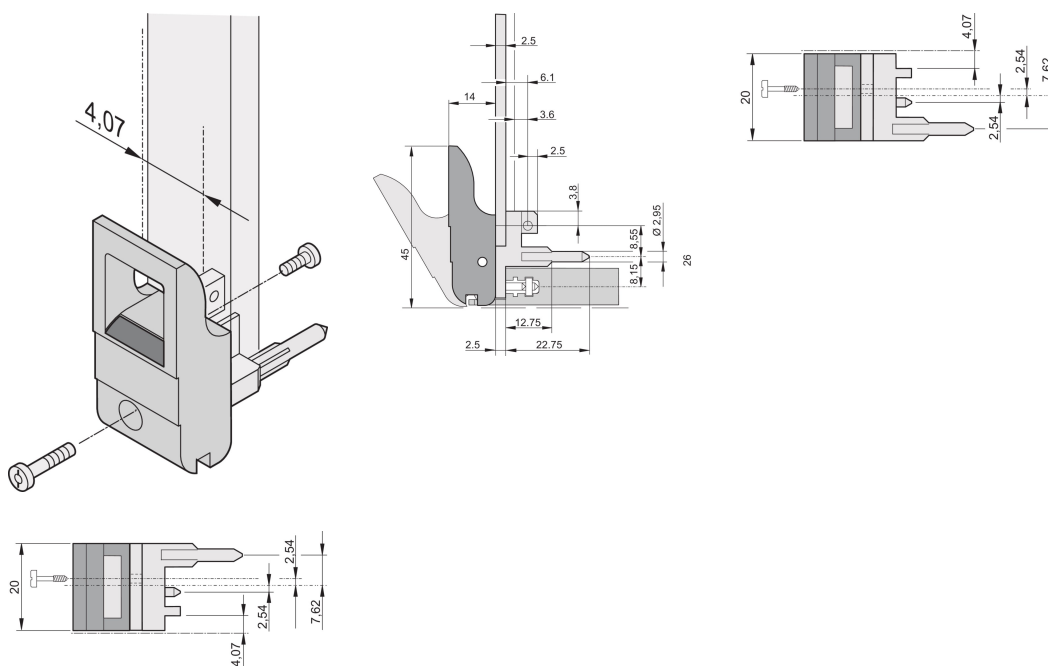

# Insertor/Extractor Handle Type IET, Grey Lever, Black Button, Top, 10 Pieces

## NUMĂR DE CATALOG

**20817-662**

The inserter/extractor handle, type IET in accordance with IEEE 1101.10. Two of these handles can overcome a single lever force of 700 N (per pair).

## CARACTERISTICI

Suitable for insertion and extraction forces up to 700 N (per pair)

In accordance with IEEE 1101.10 and IEC 60297-3-102

A microswitch can be mounted

With locking

With integrated alignment pin for perforated strip