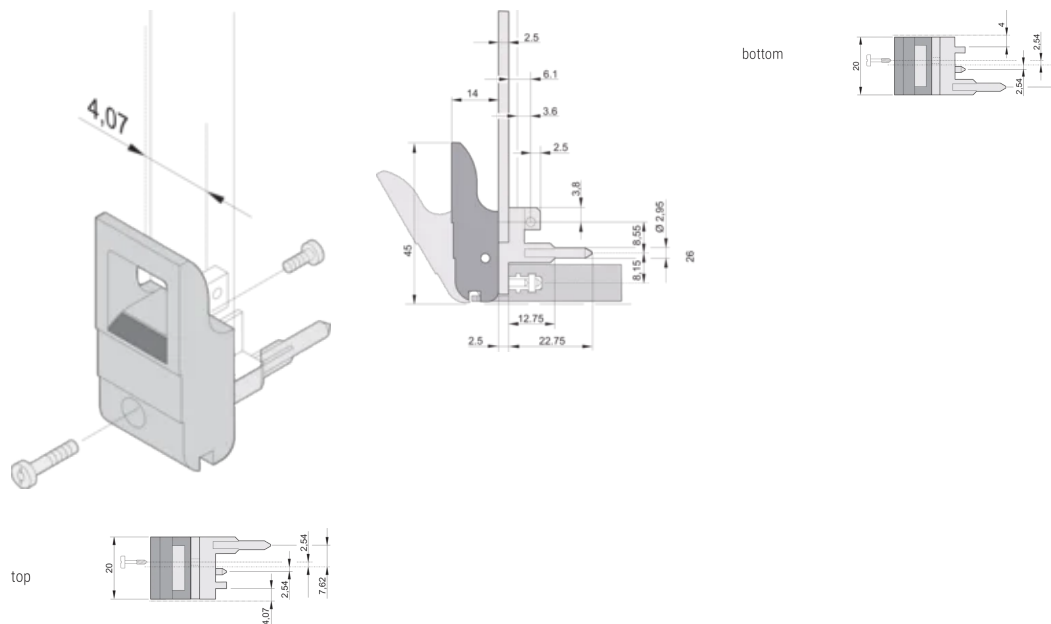

## CARACTERISTICI

Suitable for insertion and extraction forces up to 700 N (per pair)

In accordance with IEEE 1101.10 and IEC 60297-3-102

A microswitch can be mounted

With locking

With integrated alignment pin for perforated strip

## DIAGRAMS