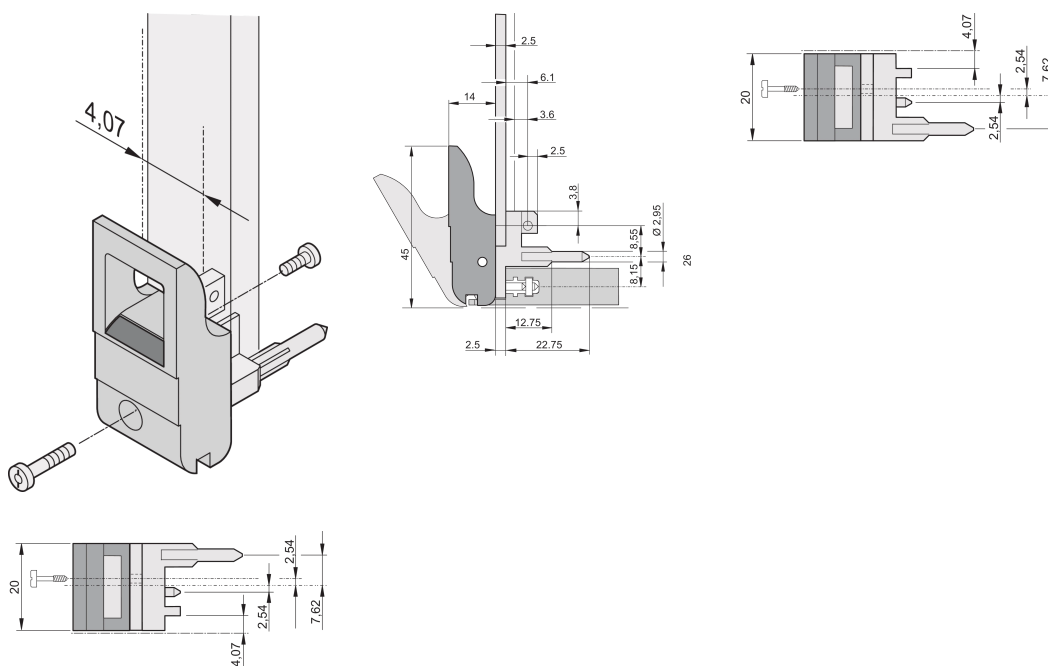

Insertor/Extractor Handle Type IET, Grey Lever, Black Button, Top, 100 Pieces

NUMĂR DE CATALOG

20817-663

The inserter/extractor handle, type IET in accordance with IEEE 1101.10. Two of these handles can overcome a single lever force of 700 N (per pair).

CERTIFICATIONS

CARACTERISTICI

Suitable for insertion and extraction forces up to 700 N (per pair)

In accordance with IEEE 1101.10 and IEC 60297-3-102

A microswitch can be mounted

With locking

With integrated alignment pin for perforated strip

Codeable i.a.w. IEEE 1101.10 and IEC 60297-3-103

ATRIBUTE PRODUS

Package Quantity: 100

Handle Type: IET; Top Front; Bottom Rear I/O

Flammability Rating: UL® 94V-0

Color: Grey

Complies With: EN 45545-2

Material: Polycarbonate

Product Type: Handle

Type: Inserter/Extractor, Standard

Works With: Front Panels

Gross Weight: 2.223kg

DETALII SUPLIMENTARE DESPRE PRODUS

Please order Coding pegs and Microswitch separately.

DIAGRAMS

AVERTIZARE