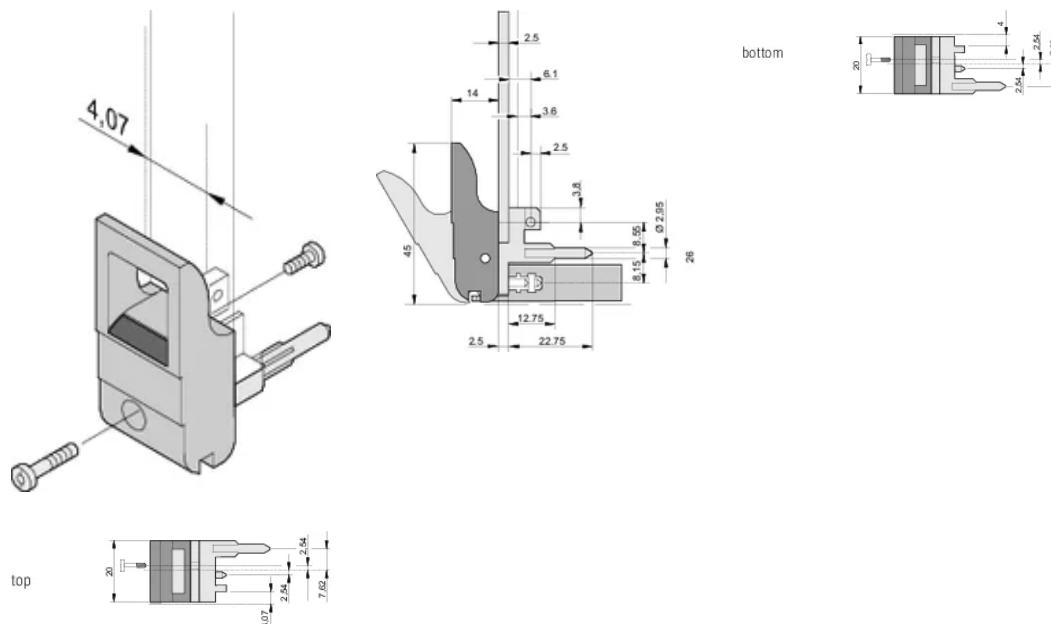

CERTIFICATIONS

CARACTERISTICI

Suitable for insertion and extraction forces up to 700 N (per pair)

In accordance with IEEE 1101.10 and IEC 60297-3-102

A microswitch can be mounted

With locking

With integrated alignment pin for perforated strip

Product Type: Handle

Type: Inserter/Extractor, Standard

Works With: Front Panels

Gross Weight: 2.223kg

DETALII SUPLIMENTARE DESPRE PRODUS

Please order Coding pegs and Microswitch separately.

DIAGRAMS

AVERTIZARE