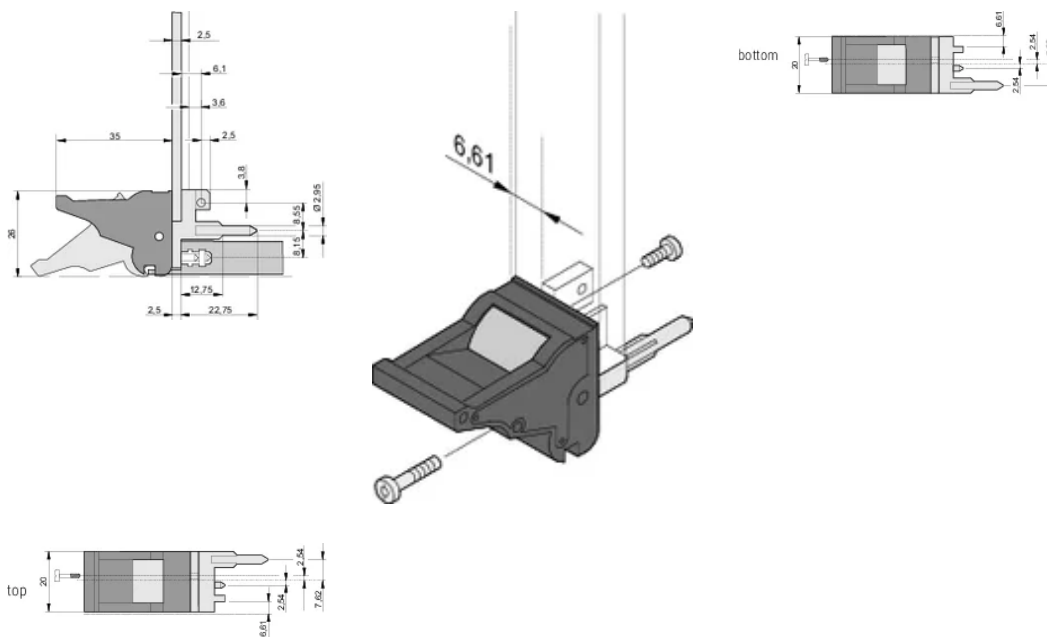

Flammability Rating: UL® 94V-0

Color: Jet Black

Color Code: RAL 9005

Complies With: EN 45545-2

Depth (D): 60.45mm

Height (H): 25.5mm

Material: Polycarbonate; Zinc Alloy

Product Type: Handle

Type: Inserter/Extractor, 0.1" Offset

Width (W): 19.8mm

Works With: Front Panels

Gross Weight: 0.253kg

DETALII SUPLIMENTARE DESPRE PRODUS

Please order Coding pegs and Microswitch separately.

DIAGRAMS

AVERTIZARE

Produsele nVent trebuie instalate și utilizate numai așa cum este indicat în fișele de instrucțiuni și materialele de formare ale nVent. Fișele de instrucțiuni sunt disponibile pe www.nvent.com și de la reprezentantul dvs. de servicii clienți nVent. O instalare incorectă, o utilizare abuzivă, o aplicare greșită sau orice altă lipsă de respectare completă a instrucțiunilor și avertismentelor nVent poate duce la defectarea produsului, la deteriorarea proprietății, la răniri corporale grave și moarte și/sau poate anula garanția dvs.