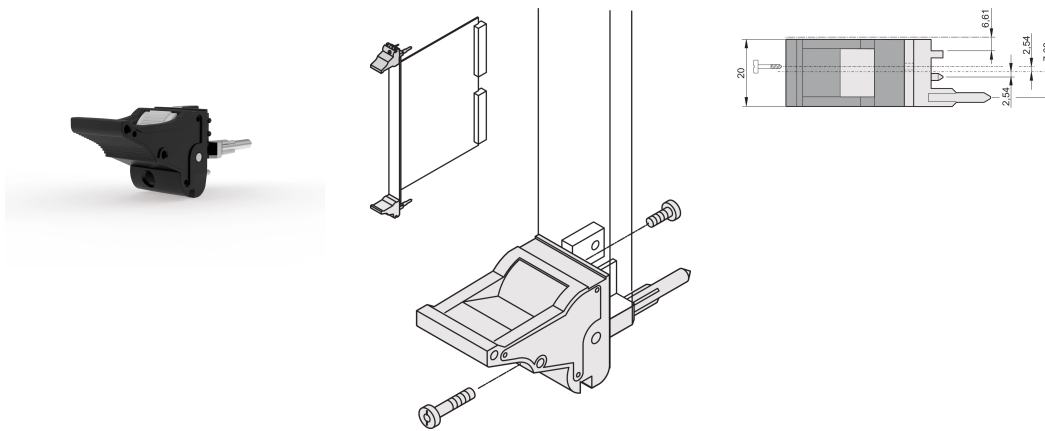

# Insertor/Extractor Handle Type IEL, Black Lever, Grey Button, Bottom; 10 pieces

## NUMĂR DE CATALOG

20817-682

The inserter/extractor handle, type IEL in accordance with IEEE 1101.10. 0,1" offset Two of these handles can overcome a single lever force of 700N (per pair).

## CARACTERISTICI

Suitable for insertion and extraction forces up to 700 N (per pair)

In accordance with IEEE 1101.10 and IEC 60297-3-102

A microswitch can be mounted

0.1" offset is used for PSUs with SMD Plus

Height (H): 25.5mm

Material: Polycarbonate; Zinc Alloy

Product Type: Handle

Type: Inserter/Extractor, 0.1" Offset

Width (W): 19.8mm

Works With: Front Panels

Gross Weight: 0.253kg