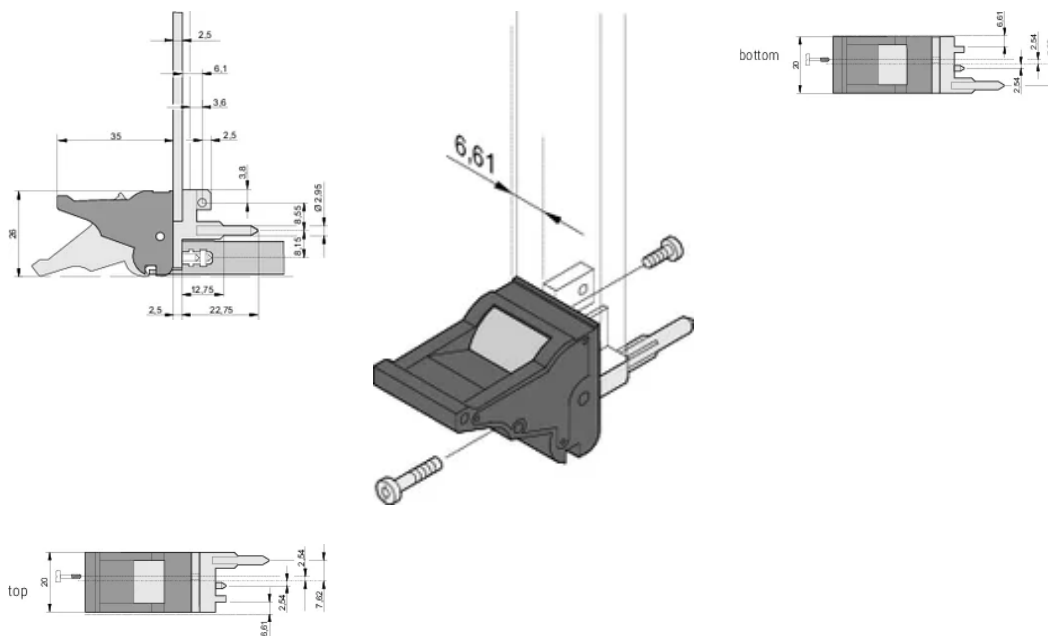

Flammability Rating: UL® 94V-0

Color: Black

Complies With: EN 45545-2

Material: Polycarbonate; Zinc Alloy

Product Type: Handle

Type: Inserter/Extractor, 0.1" Offset

Works With: Front Panels

Net Weight: 2.43kg

DETALII SUPLIMENTARE DESPRE PRODUS

Please order Coding pegs and Microswitch separately.

DIAGRAMS

AVERTIZARE

Produsele nVent trebuie instalate și utilizate numai așa cum este indicat în fișele de instrucțiuni și materialele de formare ale nVent. Fișele de instrucțiuni sunt disponibile pe www.nvent.com și de la reprezentantul dvs. de servicii clienți nVent. O instalare incorectă, o utilizare abuzivă, o aplicare greșită sau orice altă lipsă de respectare completă a instrucțiunilor și avertismentelor nVent poate duce la defectarea produsului, la deteriorarea proprietății, la răni corporale grave și moarte și/sau poate anula garanția dvs.