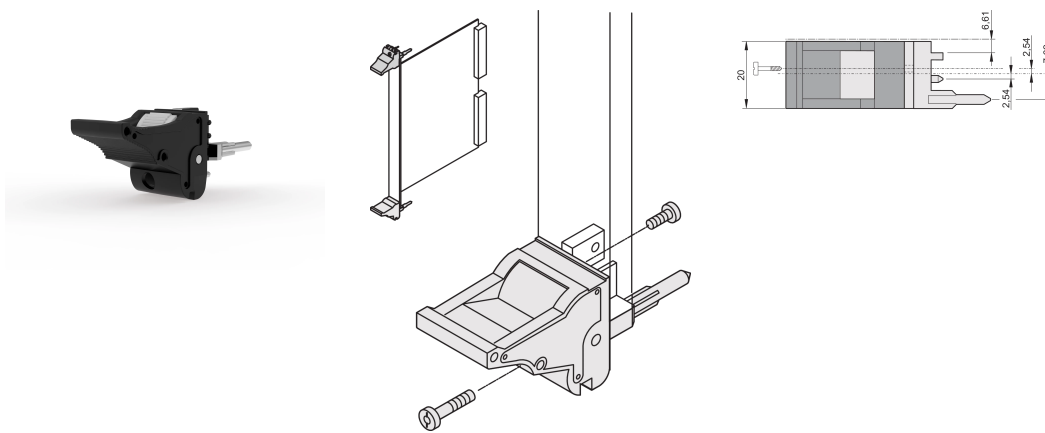

# Insertor/Extractor Handle Type IEL, Black Lever, Grey Button, Bottom, 100 Pieces

## NUMĂR DE CATALOG

20817-683

The inserter/extractor handle, type IEL in accordance with IEEE 1101.10. 0,1" offset Two of these handles can overcome a single lever force of 700N (per pair).

## CARACTERISTICI

Suitable for insertion and extraction forces up to 700 N (per pair)

In accordance with IEEE 1101.10 and IEC 60297-3-102

A microswitch can be mounted

0.1" offset is used for PSUs with SMD Plus