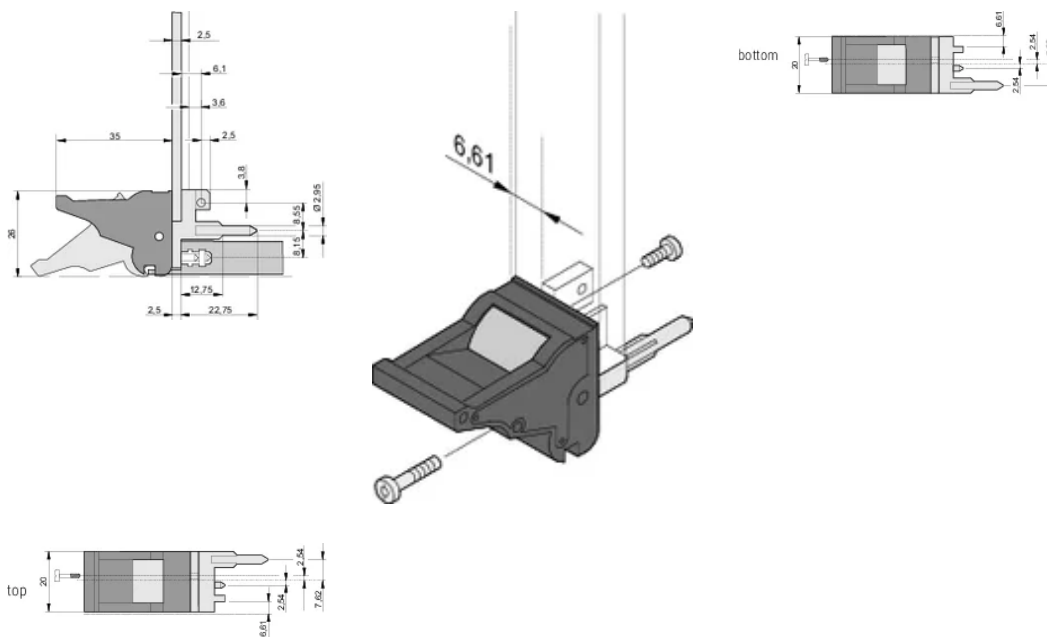

Flammability Rating: UL® 94V-0

Color: Jet Black

Color Code: RAL 9005

Complies With: EN 45545-2

Depth (D): 60.45mm

Height (H): 25.5mm

Material: Polycarbonate; Zinc Alloy

Product Type: Handle

Type: Inserter/Extractor, 0.1" Offset

Width (W): 19.8mm

Works With: Front Panels

Gross Weight: 0.252kg

DETALII SUPLIMENTARE DESPRE PRODUS

Please order Coding pegs and Microswitch separately.

DIAGRAMS

AVERTIZARE

Produsele nVent trebuie instalate și utilizate numai așa cum este indicat în fișele de instrucțiuni și materialele de formare ale nVent. Fișele de instrucțiuni sunt disponibile pe www.nvent.com și de la reprezentantul dvs. de servicii clienți nVent. O instalare incorectă, o utilizare abuzivă, o aplicare greșită sau orice altă lipsă de respectare completă a instrucțiunilor și avertismentelor nVent poate duce la defectarea produsului, la deteriorarea proprietății, la răniri corporale grave și moarte și/sau poate anula garanția dvs.