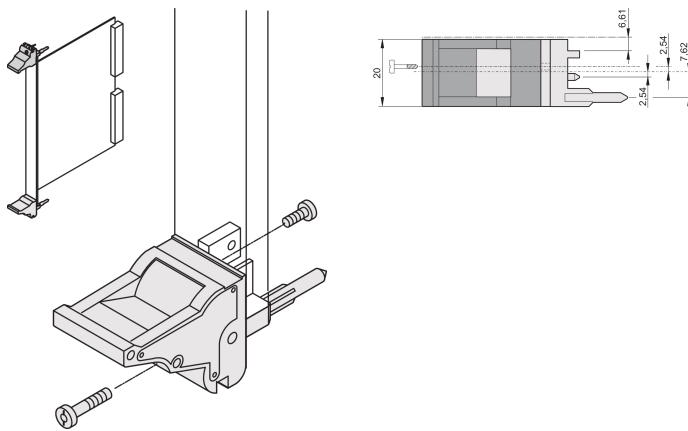

Insertor/Extractor Handle Type IEL, Black Lever, Grey Button, Top; 10 pieces

NUMĂR DE CATALOG

20817-684

The inserter/extractor handle, type IEL in accordance with IEEE 1101.10. 0,1" offset Two of these handles can overcome a single lever force of 700N (per pair).

CERTIFICATIONS

CARACTERISTICI

Suitable for insertion and extraction forces up to 700 N (per pair)

In accordance with IEEE 1101.10 and IEC 60297-3-102

A microswitch can be mounted

0.1" offset is used for PSUs with SMD Plus

ATRIBUTE PRODUS

Package Quantity: 10

Handle Type: IEL; Top Front

Flammability Rating: UL® 94V-0

Color: Jet Black

Color Code: RAL 9005

Complies With: EN 45545-2

Depth (D): 60.45mm

Height (H): 25.5mm

Material: Polycarbonate; Zinc Alloy

Product Type: Handle

Type: Inserter/Extractor, 0.1" Offset

Width (W): 19.8mm

Works With: Front Panels

Gross Weight: 0.252kg

DETALII SUPLIMENTARE DESPRE PRODUS