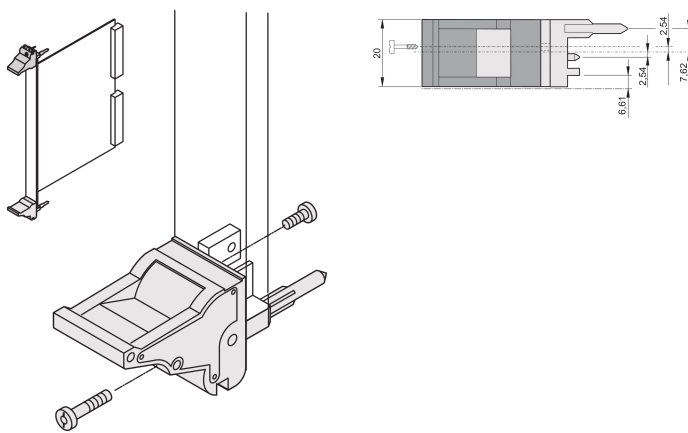

# Insertor/Extractor Handle Type IEL, Grey Lever, Black Button, Top, 10 Pieces

## NUMĂR DE CATALOG

**20817-692**

The inserter/extractor handle, type IEL in accordance with IEEE 1101.10. 0,1" offset Two of these handles can overcome a single lever force of 700 N (per pair).

## CARACTERISTICI

Suitable for insertion and extraction forces up to 700 N (per pair)

In accordance with IEEE 1101.10 and IEC 60297-3-102

A microswitch can be mounted

0.1" offset is used for PSUs with SMD Plus