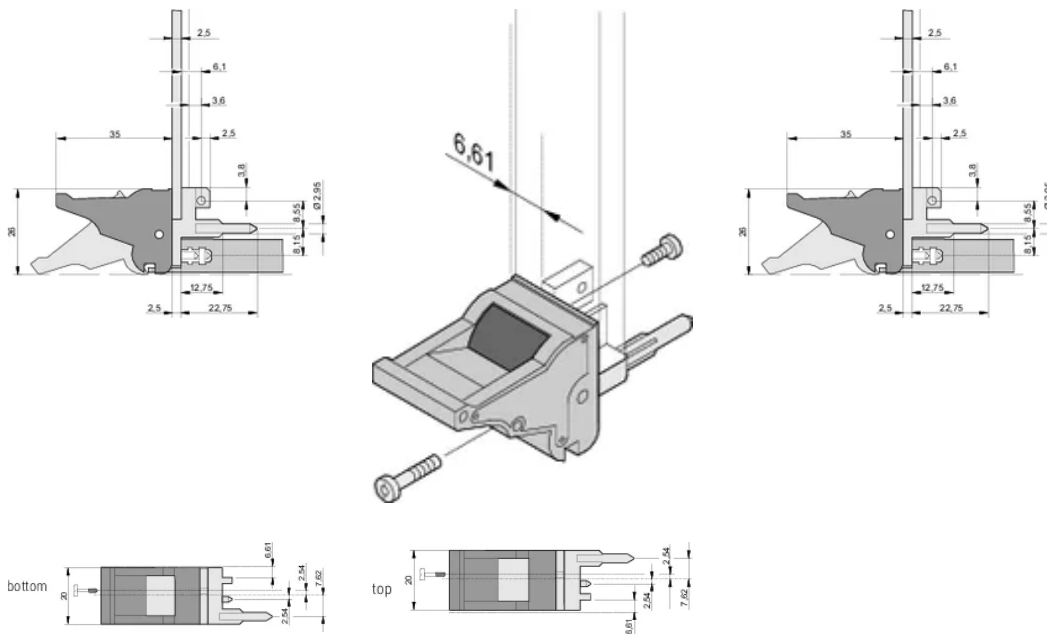

Flammability Rating: UL® 94V-0

Color: Grey

Complies With: EN 45545-2

Material: Polycarbonate

Product Type: Handle

Type: Inserter/Extractor, 0.1" Offset

Works With: Front Panels

Gross Weight: 0.248kg

DETALII SUPLIMENTARE DESPRE PRODUS

Please order Coding pegs and Microswitch separately.

DIAGRAMS

AVERTIZARE

Produsele nVent trebuie instalate și utilizate numai așa cum este indicat în fișele de instrucțiuni și materialele de formare ale nVent. Fișele de instrucțiuni sunt disponibile pe www.nvent.com și de la reprezentantul dvs. de servicii clienți nVent. O instalare incorectă, o utilizare abuzivă, o aplicare greșită sau orice altă lipsă de respectare completă a instrucțiunilor și avertismentelor nVent poate duce la defectarea produsului, la deteriorarea proprietății, la răni corporale grave și moarte și/sau poate anula garanția dvs.