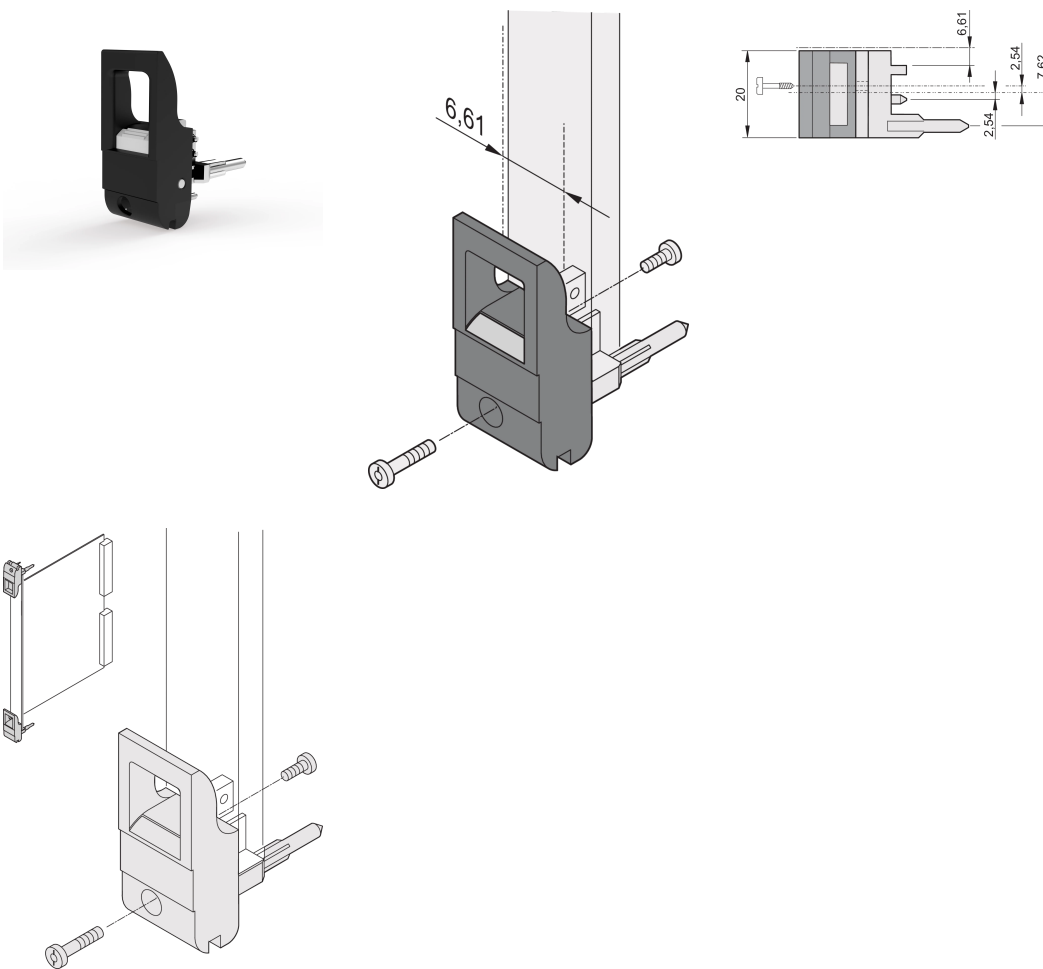

Insertor/Extractor Handle Type IET, Black Lever, Grey Button, Bottom; 10 pieces

NUMĂR DE CATALOG

20817-706

The inserter/extractor handle, type IET in accordance with IEEE 1101.10, 0,1" offset. Two of these handles can overcome a single lever force of 700 N (per pair).

CERTIFICATIONS

CARACTERISTICI

Suitable for insertion and extraction forces up to 700 N (per pair)

In accordance with IEEE 1101.10 and IEC 60297-3-102

A microswitch can be mounted

0.1" offset is used for PSUs with SMD Plus

ATRIBUTE PRODUS

Package Quantity: 10

Handle Type: IET; Bottom Front

Flammability Rating: UL® 94V-0

Color: Jet Black

Color Code: RAL 9005

Complies With: EN 45545-2

Depth (D): 39.15mm

Height (H): 44.65mm

Material: Polycarbonate; Zinc Alloy

Product Type: Handle

Type: Inserter/Extractor, 0.1" Offset

Width (W): 19.8mm

Works With: Front Panels

Net Weight: 0.24kg

DETALII SUPLIMENTARE DESPRE PRODUS