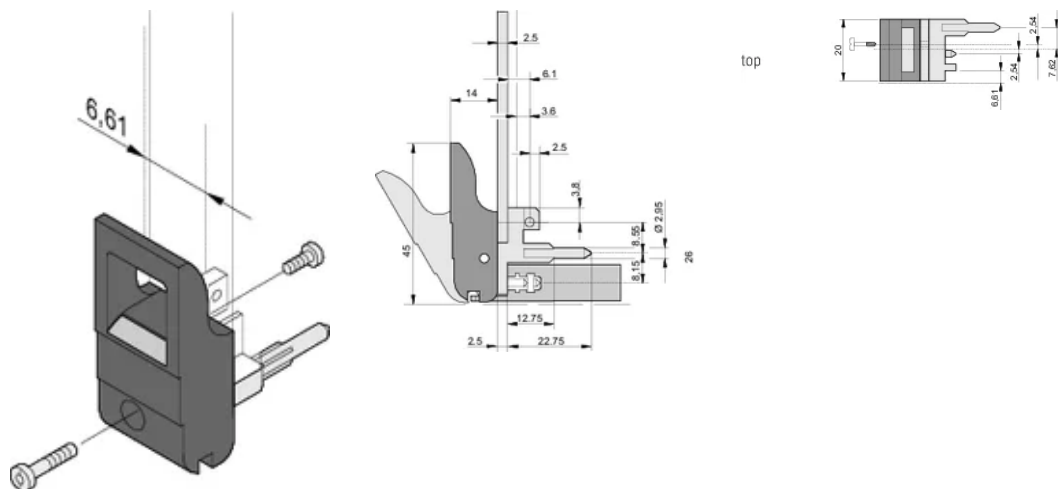

CARACTERISTICI

Suitable for insertion and extraction forces up to 700 N (per pair)

In accordance with IEEE 1101.10 and IEC 60297-3-102

A microswitch can be mounted

0.1" offset is used for PSUs with SMD Plus

ATRIBUTE PRODUS

Package Quantity: 10

Handle Type: IET; Bottom Front

Flammability Rating: UL® 94V-0

Color: Jet Black

Color Code: RAL 9005

Complies With: EN 45545-2

Depth (D): 39.15mm

Height (H): 44.65mm

Material: Polycarbonate; Zinc Alloy

Product Type: Handle

Type: Inserter/Extractor, 0.1" Offset

Width (W): 19.8mm

Works With: Front Panels

Net Weight: 0.24kg

DETALII SUPLIMENTARE DESPRE PRODUS

Please order Coding pegs and Microswitch separately.

DIAGRAMS