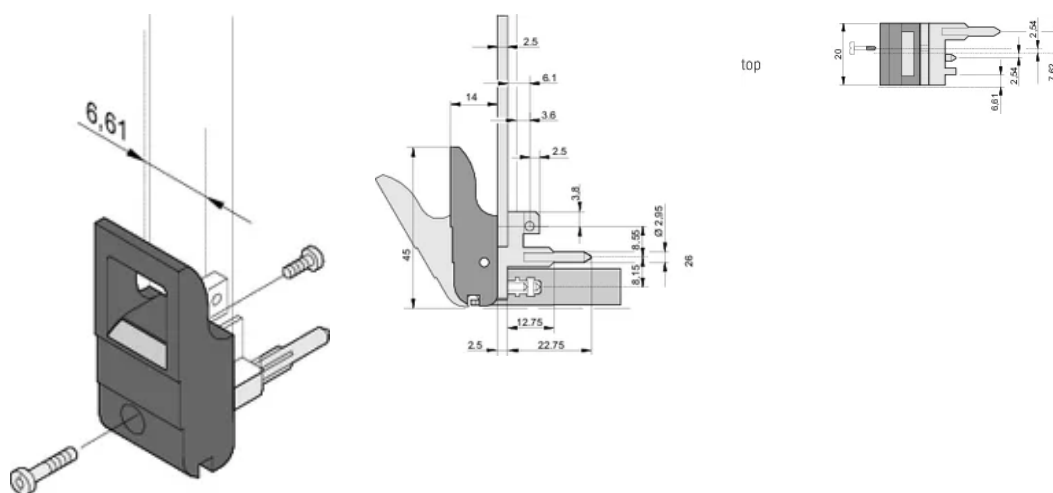

CERTIFICATIONS

CARACTERISTICI

Suitable for insertion and extraction forces up to 700 N (per pair)

In accordance with IEEE 1101.10 and IEC 60297-3-102

A microswitch can be mounted

0.1" offset is used for PSUs with SMD Plus

ATTRIBUTE PRODUS

Package Quantity: 100

Handle Type: IET; Bottom Front

Flammability Rating: UL® 94V-0

Color: Black

Complies With: EN 45545-2

Height (H): 232mm

Material: Polycarbonate; Zinc Alloy

Product Type: Handle

Type: Inserter/Extractor, 0.1" Offset

Works With: Front Panels

Net Weight: 2.278kg

DETALII SUPLIMENTARE DESPRE PRODUS

Please order Coding pegs and Microswitch separately.

DIAGRAMS

AVERTIZARE