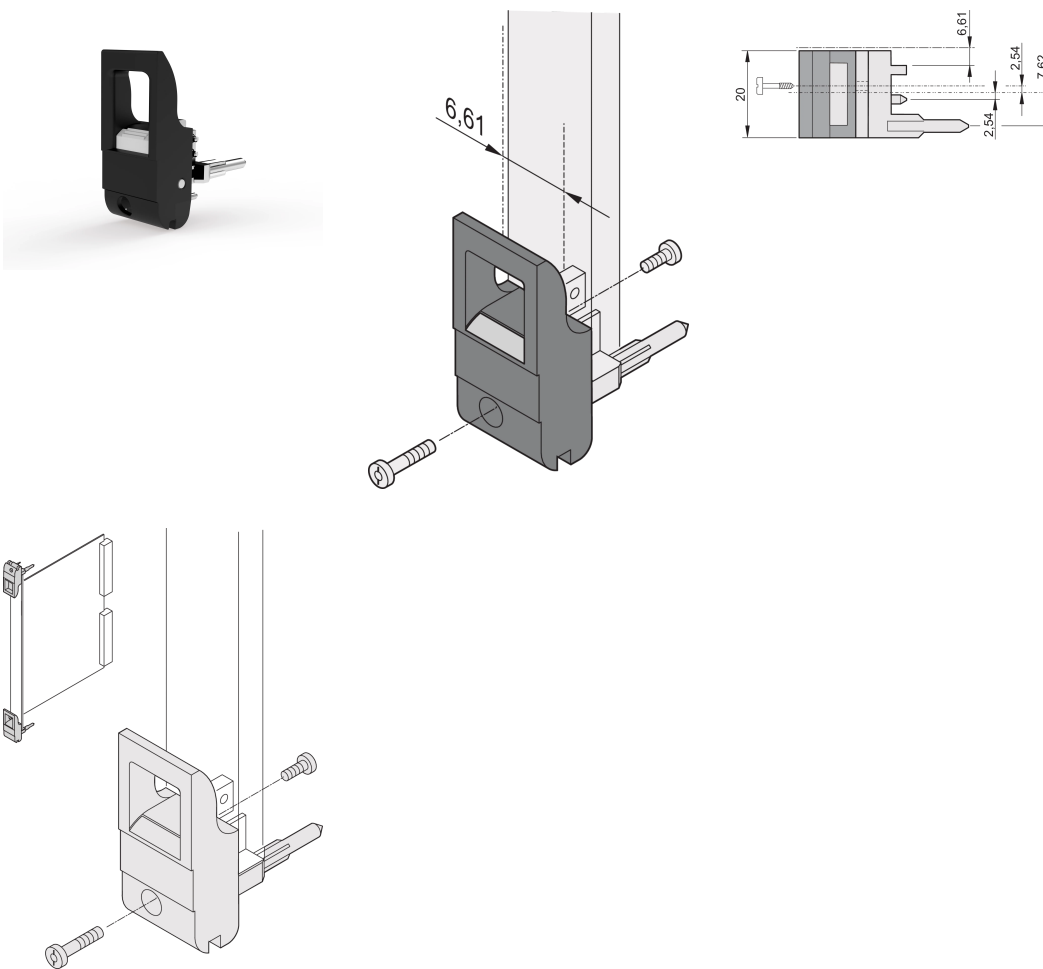

Insertor/Extractor Handle Type IET, Black Lever, Grey Button, Bottom, 100 Pieces

NUMĂR DE CATALOG

20817-707

The inserter/extractor handle, type IET in accordance with IEEE 1101.10, 0,1" offset. Two of these handles can overcome a single lever force of 700 N (per pair).

CERTIFICATIONS

CARACTERISTICI

Suitable for insertion and extraction forces up to 700 N (per pair)

In accordance with IEEE 1101.10 and IEC 60297-3-102

A microswitch can be mounted

0.1" offset is used for PSUs with SMD Plus

ATTRIBUTE PRODUS

Package Quantity: 100

Handle Type: IET; Bottom Front

Flammability Rating: UL® 94V-0

Color: Black

Complies With: EN 45545-2

Height (H): 232mm

Material: Polycarbonate; Zinc Alloy

Product Type: Handle

Type: Inserter/Extractor, 0.1" Offset

Works With: Front Panels

Net Weight: 2.278kg

DETALII SUPLIMENTARE DESPRE PRODUS

Please order Coding pegs and Microswitch separately.

DIAGRAMS

AVERTIZARE