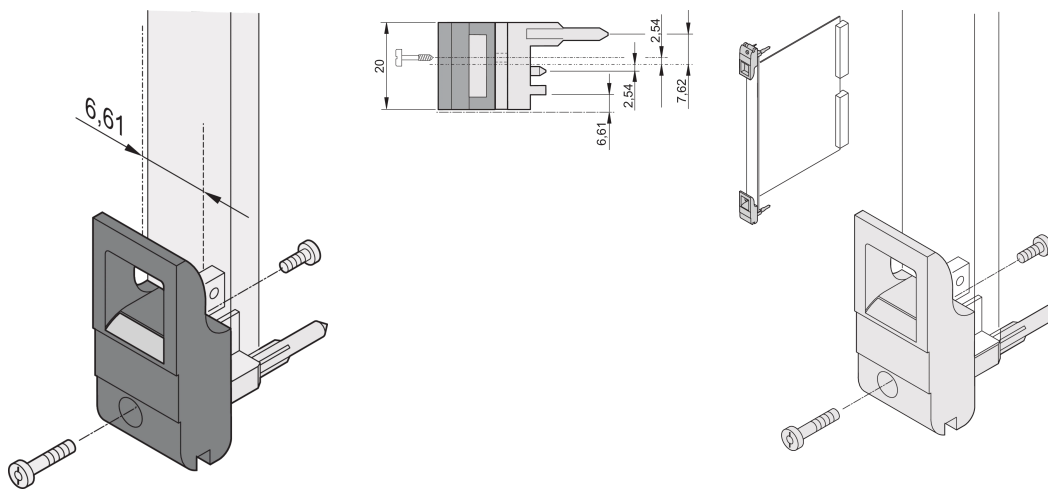

Insertor/Extractor Handle Type IET, Black Lever, Grey Button, Top; 10 pieces

NUMĂR DE CATALOG

20817-708

The inserter/extractor handle, type IET in accordance with IEEE 1101.10. 0,1" offset. Two of these handles can overcome a single lever force of 700 N (per pair).

CERTIFICATIONS

CARACTERISTICI

Suitable for insertion and extraction forces up to 700 N (per pair)

In accordance with IEEE 1101.10 and IEC 60297-3-102

A microswitch can be mounted

0.1" offset is used for PSUs with SMD Plus

ATTRIBUTE PRODUS

Package Quantity: 10

Handle Type: IET; Top Front

Flammability Rating: UL@ 94V-0

Color: Jet Black

Color Code: RAL 9005

Complies With: EN 45545-2

Depth (D): 39.15mm

Height (H): 44.65mm

Material: Polycarbonate; Zinc Alloy

Product Type: Handle

Type: Inserter/Extractor, 0.1" Offset

Width (W): 19.8mm

Works With: Front Panels

Net Weight: 0.24kg

DETALII SUPLIMENTARE DESPRE PRODUS