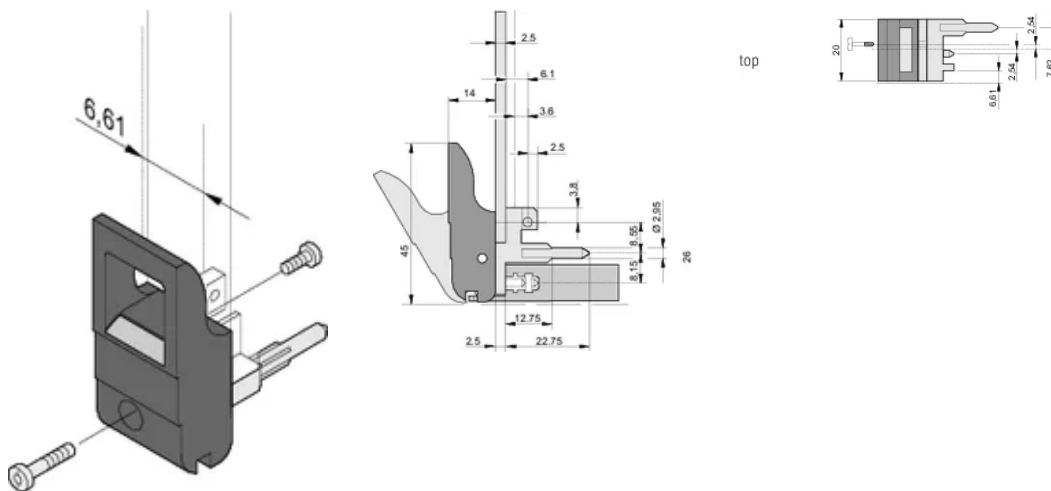

Handle Type: IET; Top Front

Flammability Rating: UL@ 94V-0

Color: Jet Black

Color Code: RAL 9005

Complies With: EN 45545-2

Depth (D): 39.15mm

Height (H): 44.65mm

Material: Polycarbonate; Zinc Alloy

Product Type: Handle

Type: Inserter/Extractor, 0.1" Offset

Width (W): 19.8mm

Works With: Front Panels

Net Weight: 0.24kg

DETALII SUPLIMENTARE DESPRE PRODUS

Please order Coding pegs and Microswitch separately.

DIAGRAMS

AVERTIZARE

Produsele nVent trebuie instalate și utilizate numai așa cum este indicat în fișele de instrucțiuni și materialele de formare ale nVent. Fișele de instrucțiuni sunt disponibile pe www.nvent.com și de la reprezentantul dvs. de servicii clienți nVent. O instalare incorectă, o utilizare abuzivă, o aplicare greșită sau orice altă lipsă de respectare completă a instrucțiunilor și avertismentelor nVent poate duce la defectarea produsului, la deteriorarea proprietății, la răniri corporale grave și moarte și/sau poate anula garanția dvs.